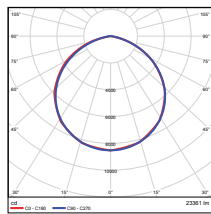

150W - Type5
DLC Premium