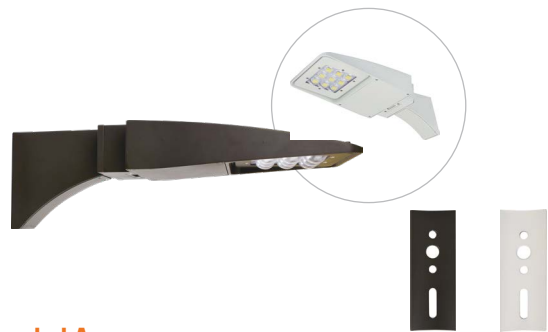

DIMENSIONS

29W~100W

29W: 6-lbs
50W: 6-lbs
75W: 6-lbs
100W: 6-lbs

150W~360W

150W: 22-lbs
180W: 23.6-lbs
240W: 24.5-lbs
360W: 25.5-lbs

MOUNTINGS (Ordered Separately)

Wall Mount

Wall Mount + EA6

Swivel Bracket

6" Extended Arm

Round Pole Mounting Adaptor

Slip Fitter

Yoke Mount

**Pendant Mount
(rigid pole not included)**

MOUNTINGS (Ordered Separately)

Slip Fitter -SF