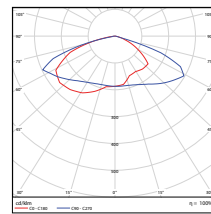

180W - Type4
DLC Premium