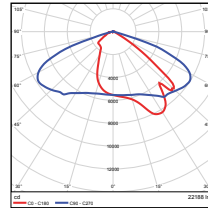

360W - Type3
DLC Premium