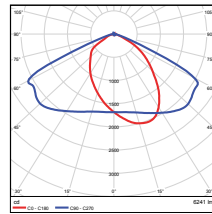

50W - Type3
DLC Premium