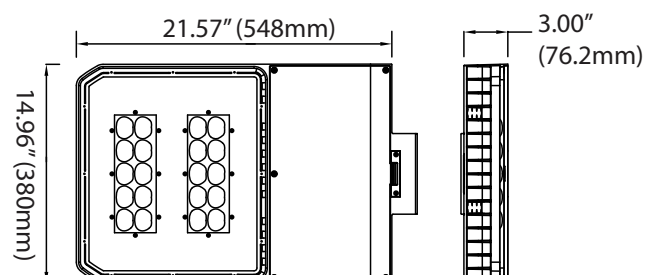

DIMENSIONS

29W~100W

29W: 6-lbs
50W: 6-lbs
75W: 6-lbs
100W: 6-lbs

150W~360W

150W: 22-lbs
180W: 23.6-lbs
240W: 24.5-lbs
360W: 25.5-lbs

MOUNTINGS (Ordered Separately)

Wall Mount

Wall Mount + EA6