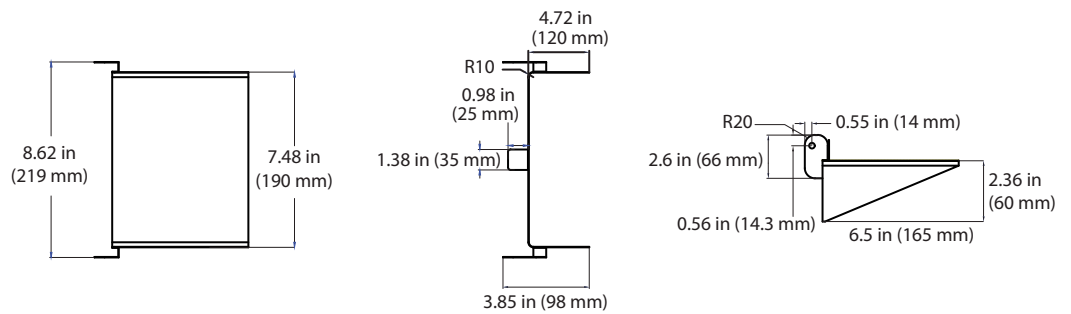

Wall Mount

- P10198 MT-SAL/WM/DB
- P10199 MT-SAL/WM/WH

MOUNTING SPECIFICATIONS (SOLD SEPARATELY)

Shield (29W~100W)

Front

- P10213 GSF-SAL-S/DB
- P10214 GSF-SAL-S/WH

Back

- P10205 GSB-SAL-S/DB
- P10206 GSB-SAL-S/WH