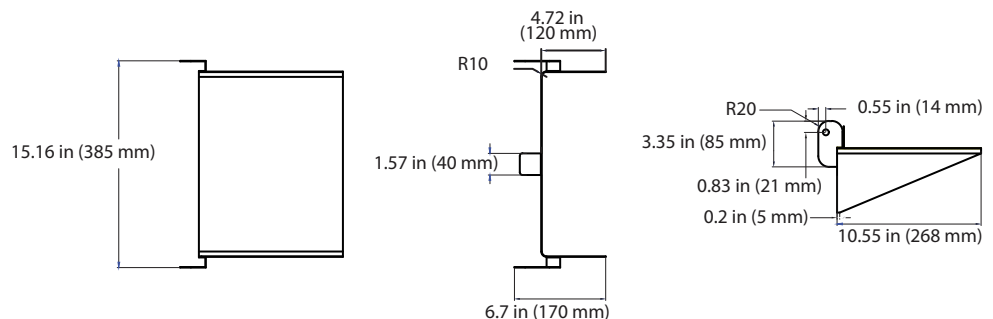

Back

- P10207 GSB-SAL-L/DB
- P10208 GSB-SAL-L/WH