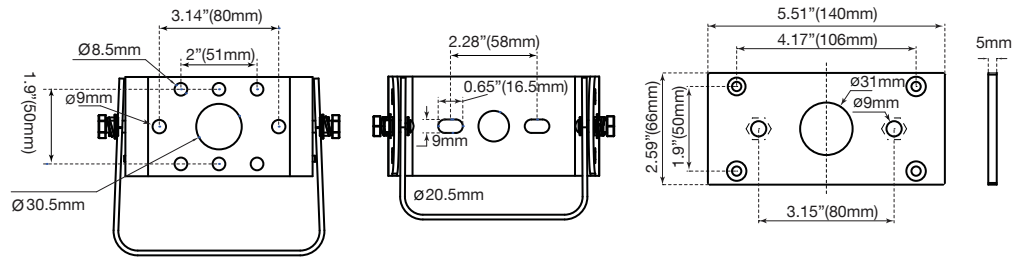

Swivel Bracket -SB

- P10103 MT-SAL/SB/DB
- P10210 MT-SAL/SB/BK
- P10104 MT-SAL/SB/WH