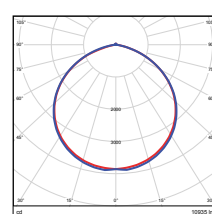

100W - Type5
DLC Premium