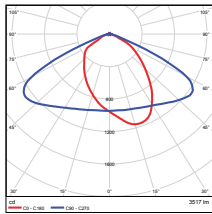

PHOTOMETRICS CHART

29W - Type3
DLC Premium