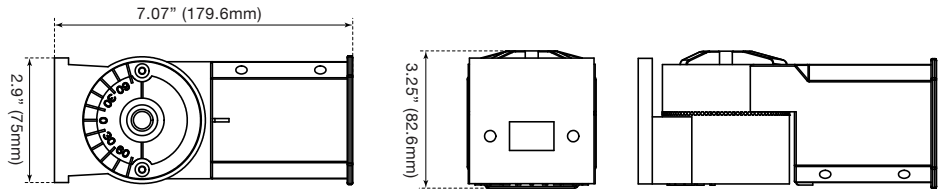

MOUNTINGS (Ordered Separately)

Slip Fitter -SF

- P10101 MT-SAL/SF/DB
- P10209 MT-SAL/SF/BK
- P10102 MT-SAL/SF/WH