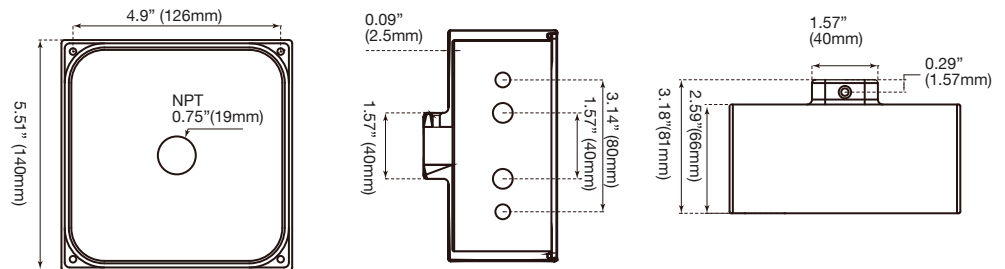

Dual Pendant Box

- P10107 MT-SAL/DPB/DB
- P10108 MT-SAL/DPB/WH