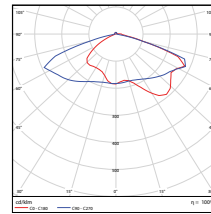

50W - Type4
DLC Premium