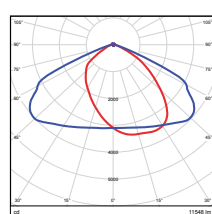

100W - Type3
DLC Premium