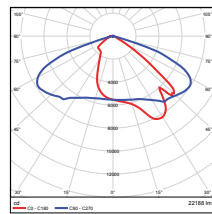

180W - Type3
DLC Premium