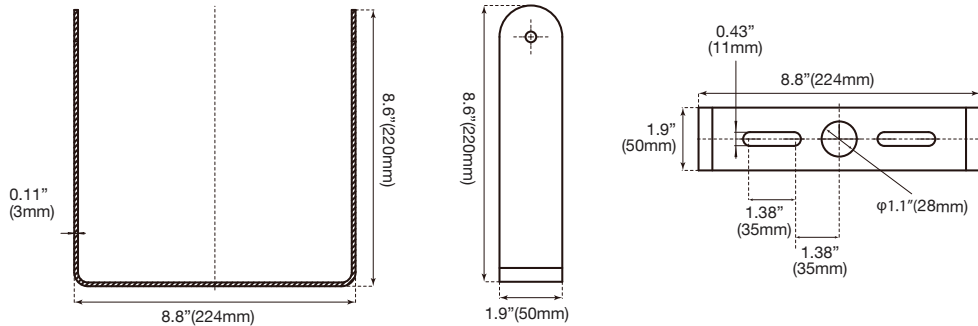

Dual Pendant Box

- P10107 MT-SAL/DPB/DB
- P10108 MT-SAL/DPB/WH

MOUNTING SPECIFICATIONS (SOLD SEPARATELY)

Yoke - 9" (29W~100W)

- P10111 MT-SAL/YK9/DB
- P10112 MT-SAL/YK9/WH

Yoke - 15" (150W~360W)

- P10113 MT-SAL/YK15/DB
- P10114 MT-SAL/YK15/WH