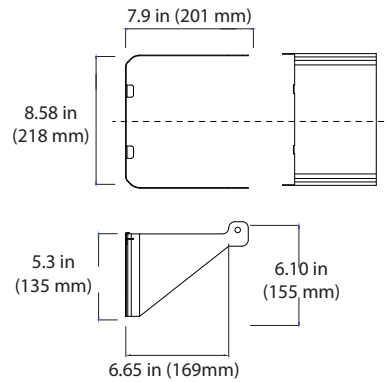

DIMENSIONS

29W~100W

29W: 6-lbs
50W: 6-lbs
75W: 6-lbs
100W: 6-lbs

150W~360W

150W: 22-lbs
180W: 23.6-lbs
240W: 24.5-lbs
360W: 25.5-lbs

MOUNTINGS (Ordered Separately)

Wall Mount

Wall Mount + EA6

Wall Mount

- P10198 MT-SAL/WM/DB
- P10199 MT-SAL/WM/WH

MOUNTING SPECIFICATIONS (SOLD SEPARATELY)

Shield (29W~100W)

Front

- P10213 GSF-SAL-S/DB
- P10214 GSF-SAL-S/WH

Back

- P10205 GSB-SAL-S/DB
- P10206 GSB-SAL-S/WH