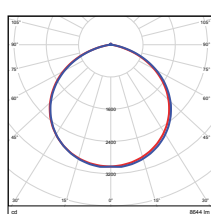

75W - Type5
DLC Premium