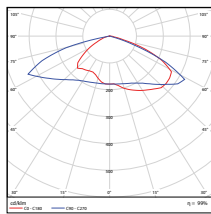

150W - Type4
DLC Premium