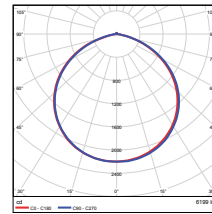

50W - Type5
DLC Premium