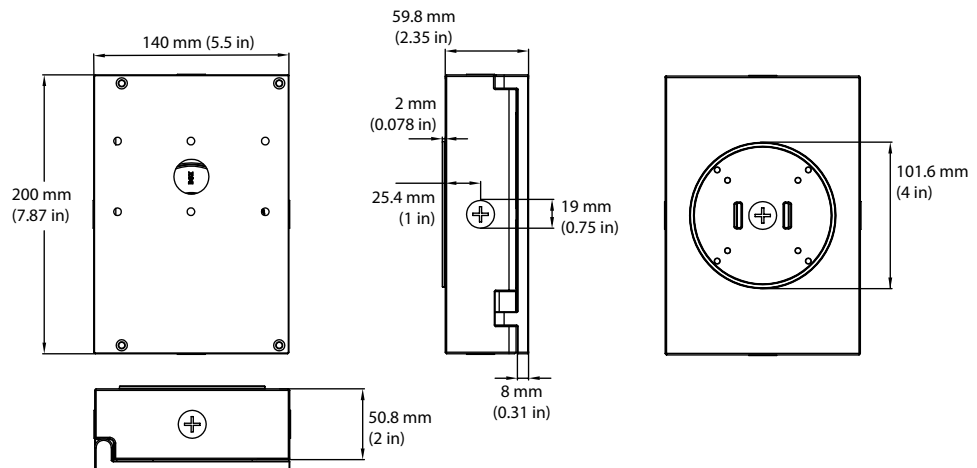

Wall Mount

- P10198 MT-SAL/WM/DB
- P10199 MT-SAL/WM/WH