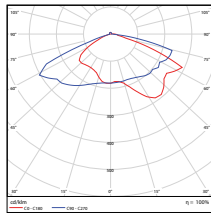

29W - Type4
DLC Premium