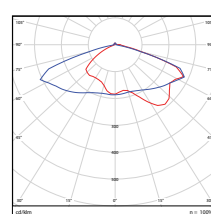

100W - Type4
DLC Premium