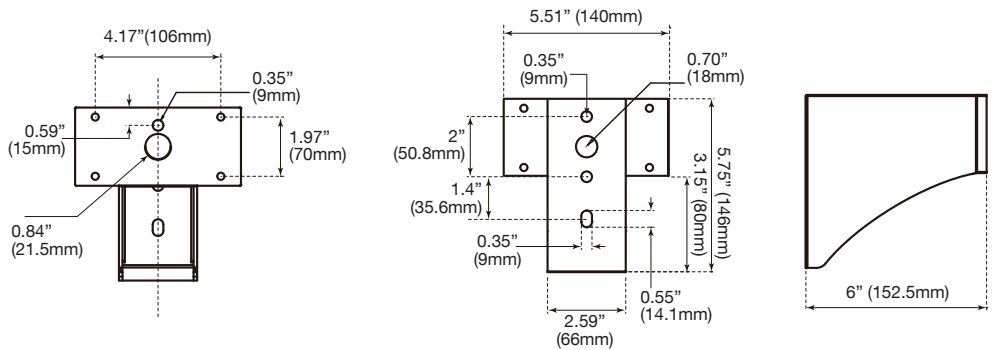

6" Extruded Arm

- P10105 MT-SAL/EA6/DB
- P10211 MT-SAL/EA6/BK
- P10106 MT-SAL/EA6/WH