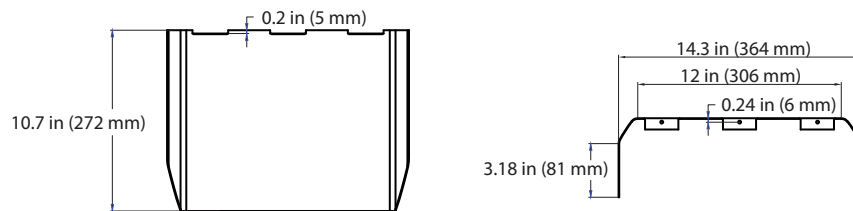

Shield (150W~360W)

Front

- P10215 GSF-SAL-L/DB
- P10216 GSF-SAL-L/WH