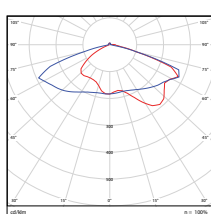

75W - Type4
DLC Premium