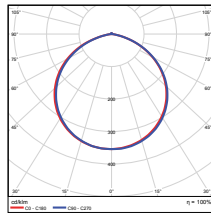

29W - Type5
DLC Premium