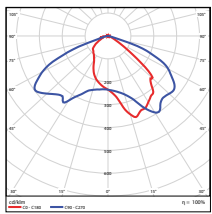

150W - Type3
DLC Premium