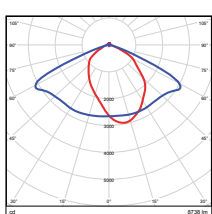

75W - Type3
DLC Premium