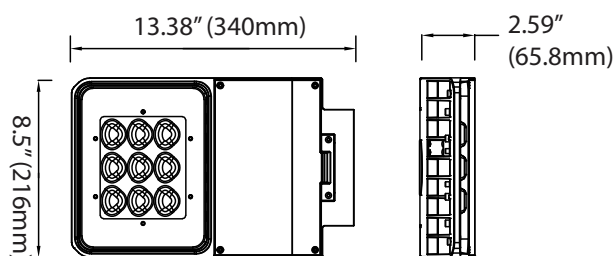

DIMENSIONS

29W~100W

29W: 6-lbs
50W: 6-lbs
75W: 6-lbs
100W: 6-lbs

150W~360W

150W: 22-lbs
180W: 23.6-lbs
240W: 24.5-lbs
360W: 25.5-lbs

MOUNTINGS (Ordered Separately)

Wall Mount

Wall Mount + EA6