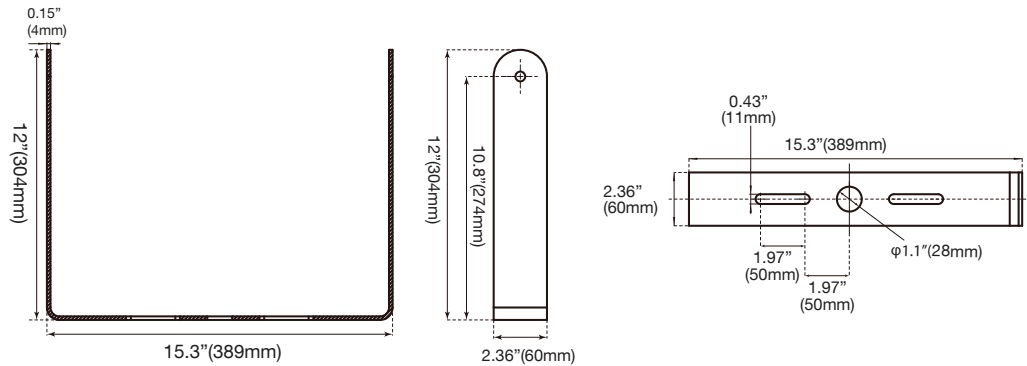

Yoke - 15" (150W~360W)

- P10113 MT-SAL/YK15/DB
- P10114 MT-SAL/YK15/WH