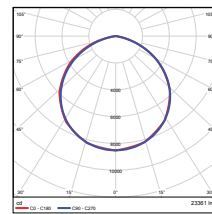

180W - Type5
DLC Premium