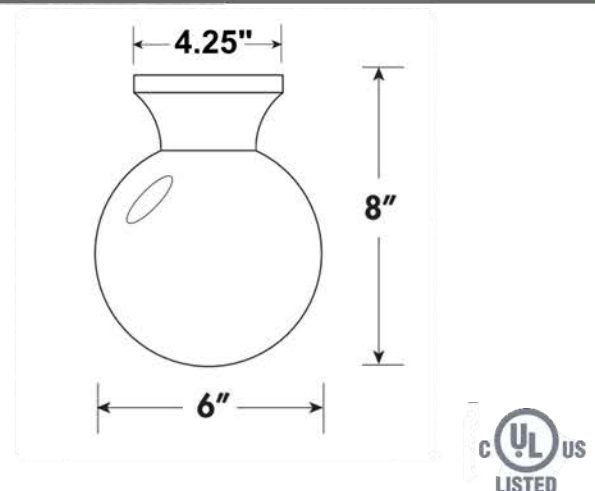

Features

- Non-corrosive, Anti-Chip Composite Housing
- Black or White anti-rust finish for long life
- White Acrylic Threaded Globe
- UL for Damp Locations
- Suitable for Indoor or Outdoor Applications
- E26 Medium Socket (60W Max)
- Ceiling Mount
- Buy American Compliant
- Standard Pack Qty: 6

Applications

- Ceiling Mount
- Indoor or Outdoor

Wattage/Lumens

- Medium E26 Base (60W Max) (Bulb Not Included)

Warranty

- 3-Year Medium Base

Options

- Clear Prismatic Threaded Globe (*min. order required*)

Dimensions

ORDERING GUIDE

Example: 13215-E26

Family	Lens Color	Base Color	Wattage	CCT	Options
132	1 - White	1 - White 5 - Black	E26 - Medium Base	-	
	Special Color**				
	9 - Clear Prismatic				