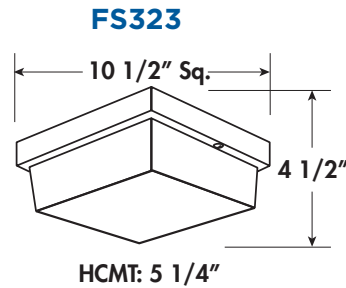

- o Available in LED & Incandescent
- o White Powder Coated Aluminum
- o Wall or Ceiling Mount
- o UL Listed for Wet Locations
- o Standard Pack QTY: 6

10.5" Square Flush Mount

EXAMPLE: 18191-13LED-120-30K