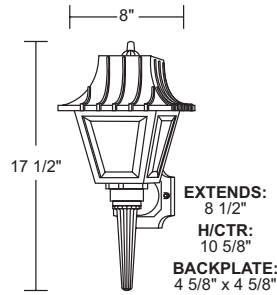

OUTDOOR WALL FIXTURE 208S

OUTDOOR DECORATIVE MARLEX®

Wave Lighting's 208S adds a welcoming look to any outdoor space. Wave Lighting's 208S is designed for wall applications and mounting hardware is included. Options include photocell.