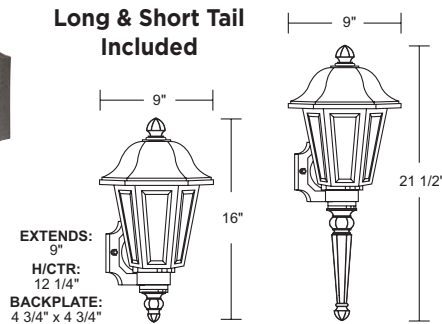

OUTDOOR WALL FIXTURE 230S

OUTDOOR DECORATIVE MARLEX®

Wave Lighting's 230S adds a welcoming look to any outdoor space. Long and short tail included. Wave Lighting's 230S is designed for wall applications and mounting hardware is included. Options include photocell.

LED SOURCE OPTIONS

LIGHTWAVE LED - LR/LT

- 120V, 50/60 Hz
- AC Driver-On-Board Array
- Estimated 50,000 Hrs L₇₀
- Low Flicker (LT models)
- Surge Supression
- Dimmable (see compatible dimmer list)
- High Efficacy LED Light Source
- 3000K or 4000K CCT 80 or 90CRI
- 5 Year Warranty
- Energy Star

E26 MEDIUM BASE - LE26

- 120V, 50/60Hz
- "Screw-In" Medium Base A19/E26 LED Lamp
- Estimated 15,000 Hrs L₇₀
- Low Flicker (3K models)
- Dimmable (see compatible dimmer list)
- 3000K CCT 90CRI or 4000K CCT 80CRI
- 3 Year Warranty

SPECIFICATIONS

- Black or White
- Mounting Hardware Included
- Clear Beveled Diffuser
- Wall Mount Only
- Minimum Starting Temp -20°F
- UL Listed for Wet Locations
- Composite Construction
- Non-Corrosive

BK BLACK

WH WHITE

GUIDE CODE: 230SC-BK-PC

CALL FOR PHOTOMETRIC INFORMATION

ITEM #	LENS	LIGHT SOURCE	CCT	COLOR	OPTIONS
230S	ACRYLIC C-Clear Beveled	E26 MEDIUM BASE	C-4K W-3K	BK-Black WH-White	PC-Photocell
		(1) 60W MAX Medium Base LE26-9.5W 800lm (E26 LED Lamp) † ★			
		120V LIGHTWAVE LED			
		LR12-13W 1000lm 80CRI ★ LT12-12W 1040lm 90CRI			

† Lamp included. ★ Energy Star qualified product.