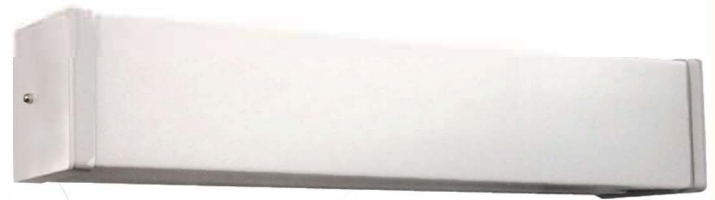

## Features

- White UV Acrylic Lens
- White End Caps
- White Steel Housing
- UL - Damp Location Listed
- Mounted vertically or horizontally
- 240° Beam Spread
- 325° Light Spread
- CRI >83
- CCT 3000K (Bulbs included)
- Dimmable
- 120/277V Universal Voltage

## Applications

- Bathrooms or Vanities
- Wall Mount
- Indoor Use Only