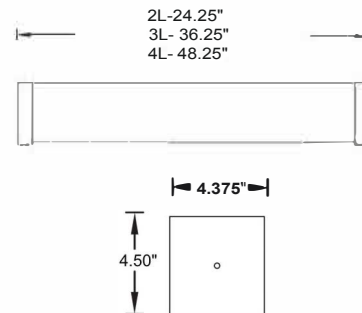

## Features

- White UV Acrylic Lens
- White End Caps
- White Steel Housing
- UL - Damp Location Listed
- Mounted vertically or horizontally
- 240° Beam Spread
- 325° Light Spread
- CRI >83
- CCT 3000K (Bulbs included)
- Dimmable
- 120/277V Universal Voltage

## Lumens/Wattage

- 2ft 3000K - 1,800lm/18W
- 3ft 3000K - 2,600lm/26W
- 4ft 3000K - 3,600lm/36W

## Dimensions