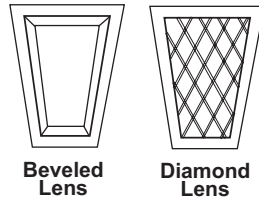

OUTDOOR WALL FIXTURE 607

OUTDOOR DECORATIVE MARLEX®

Wave Lighting's 607 adds a welcoming look to any outdoor space. Long and short tail included. Wave Lighting's 607 is designed for wall applications and mounting hardware is included. Options include photocell.

EXTENDS:
9 3/8"
H/CTR: 11
BACKPLATE:
5 1/2" x 5"

SPECIFICATIONS

- Mounting Hardware Included
- Clear, Amber or Frosted Acrylic Diffuser
- Wall Mount Only
- Minimum Starting Temp -20°F
- UL Listed for Wet Locations
- Composite Construction

WH WHITE

LED SOURCE OPTIONS

E26 MEDIUM BASE - LE26

- 120V, 50/60Hz
- "Screw-In" Medium Base A19/E26 LED Lamp
- Estimated 15,000 Hrs L₇₀
- Low Flicker (3K models)
- Dimmable (see compatible dimmer list)
- 3000K CCT 90CRI or 4000K CCT 80CRI
- 3 Year Warranty
- Energy Star

GUIDE CODE: 607C-PC

CALL FOR PHOTOMETRIC INFORMATION

ITEM #	DIFFUSER	LIGHT SOURCE	CCT	OPTIONS
607-White	<u>ACRYLIC</u> Clear Beveled A-Amber Beveled Diamond C-Clear Beveled Diamond F-Frosted Beveled	E26 MEDIUM BASE (1) 60W MAX Medium Base LE26-A19 800lm ★★	C-4K W-3K	PC-Photocell

★ Lamp included. ★Energy Star qualified product.