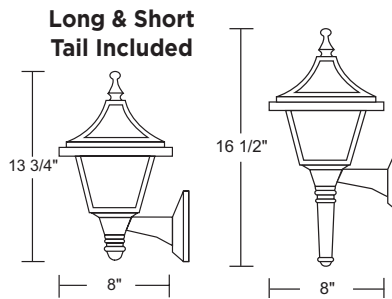

OUTDOOR WALL FIXTURE 607

OUTDOOR DECORATIVE MARLEX®

Wave Lighting's 607 adds a welcoming look to any outdoor space. Long and short tail included. Wave Lighting's 607 is designed for wall applications and mounting hardware is included. Options include photocell.

EXTENDS:
9 3/8"
H/CTR: 11
BACKPLATE:
5 1/2" x 5"

SPECIFICATIONS

- Mounting Hardware Included
- Clear, Amber or Frosted Acrylic Diffuser
- Wall Mount Only
- Minimum Starting Temp -20°F
- UL Listed for Wet Locations
- Composite Construction

WH WHITE

LED SOURCE OPTIONS

E26 MEDIUM BASE - LE26

- 120V, 50/60Hz
- "Screw-In" Medium Base A19/E26 LED Lamp
- Estimated 15,000 Hrs L₇₀
- Low Flicker (3K models)
- Dimmable (see compatible dimmer list)
- 3000K CCT 90CRI or 4000K CCT 80CRI
- 3 Year Warranty
- Energy Star

GUIDE CODE: 607C-PC

CALL FOR PHOTOMETRIC INFORMATION

ITEM #	DIFFUSER	LIGHT SOURCE	CCT	OPTIONS
607-White	<u>ACRYLIC</u> Clear Beveled A-Amber Beveled Diamond C-Clear Beveled Diamond F-Frosted Beveled	E26 MEDIUM BASE (1) 60W MAX Medium Base LE26-A19 800lm ★★	C-4K W-3K	PC-Photocell

★ Lamp included. ★Energy Star qualified product.