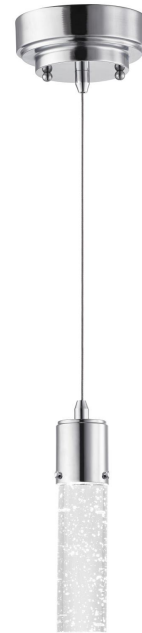

**Item Number 6307900****Cava**

LED Mini Pendant Chrome Finish Bubble Glass

## Specifications

- Height: 8.50"
- Diameter: 5"
- Adjustable Cord: 50" max.
- Includes 8 Watt Integrated LED
- Hours: 25000
- Life (years)\*: 22.8
- Fixture Lumens: 800
- Kelvin: 3000
- Equivalent Incandescent Wattage: 60W