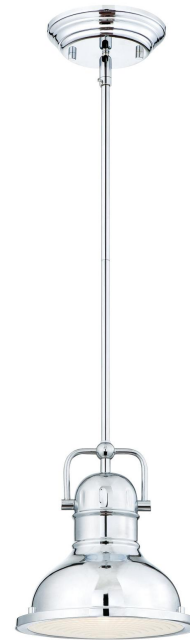

Item Number 63085A**Boswell**LED Pendant Chrome Finish Frosted
Prismatic Lens

Specifications

- Height: 11.75"
- Diameter: 10.75"
- Includes (1) Medium (E26) Base Lamp,
9 Watt Omni A19 LED
- Hours: 25000
- Life (years)*: 22.8
- Fixture Lumens: 800
- Kelvin: 3000
- Equivalent Incandescent Wattage: 60W
- Includes (3) 9.5" long rods
to customize hanging length

Installation

Refer to instruction manual for installation and additional warnings.
Consult a qualified electrician if unsure how to proceed.

Warranty Information - 5 Year Limited Warranty

This Westinghouse Lighting Fixture is warranted against defects in material and workmanship for a period of Five Years from purchase date.