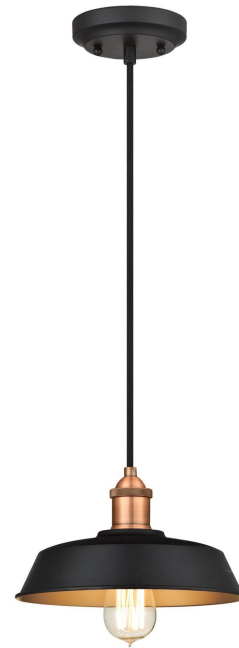

Item Number 6309000**Ida**

Pendant Matte Black and Washed Copper
Finish

Specifications

- Height: 5.75"
- Diameter: 10.25"
- Adjustable Cord: 50" max.
- Use (1) Medium (E26) Base Lamp,
60 Watt Maximum

Installation

Refer to instruction manual for installation and additional warnings.
Consult a qualified electrician if unsure how to proceed.

Warranty Information - 5 Year Limited Warranty

This Westinghouse Lighting Fixture is warranted against defects in material and workmanship
for a period of Five Years from purchase date.