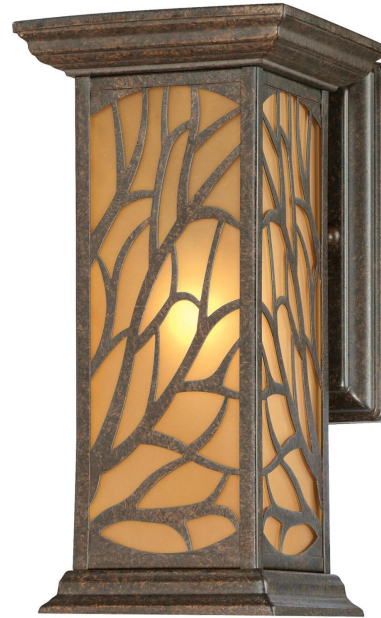

**Item Number 6315000****Glenwillow**

Wall Fixture Victorian Bronze Finish Amber  
Frosted Glass

## Specifications

- Height: 10.75"
- Width: 5.50"
- Extends: 7"
- Height from Center of Outlet Box: 3.50"
- Back Plate: H: 6.97" W: 4.33"
- Use (1) Medium (E26) Base Lamp,  
60 Watt Maximum