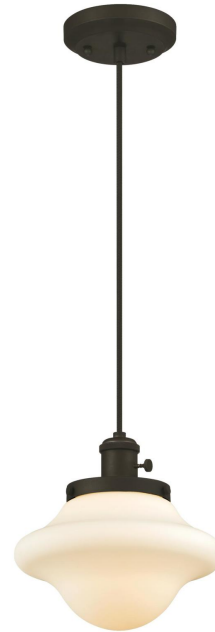

**Item Number 6346500****Wanda**

Mini Pendant with Turn Knob Oil Rubbed  
Bronze Finish Frosted White Opal Glass

## Specifications

- Height: 8.25"
- Diameter: 8.75"
- Adjustable Cord: 50" max.
- Use (1) Medium (E26) Base Lamp,  
60 Watt Maximum