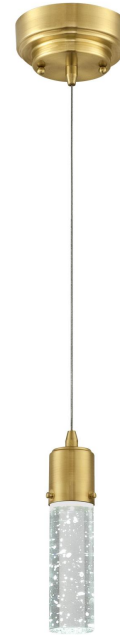

Item Number 6355300**Cava**LED Mini Pendant Champagne Brass Finish
Bubble Glass

Specifications

- Height: 8.50"
- Diameter: 5"
- Adjustable Cord: 50" max.
- Includes 8 Watt Integrated LED
- Hours: 25000
- Life (years)*: 22.8
- Fixture Lumens: 800
- Kelvin: 3000
- Equivalent Incandescent Wattage: 60W

Installation

Refer to instruction manual for installation and additional warnings.
Consult a qualified electrician if unsure how to proceed.

Warranty Information - 5 Year Limited Warranty

This Westinghouse Lighting Fixture is warranted against defects in material and workmanship for a period of Five Years from purchase date.