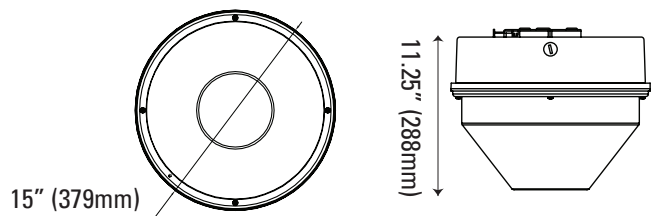

ACCESSORIES (Ordered Separately)

Emergency Driver

7334 BAEM15-48BC/MV-A
(15W CEC Compliant LED Emergency Driver)

DIMENSIONS

40W
4.70-lbs

60W
7.72-lbs

60W
13.00-lbs

PACKAGE