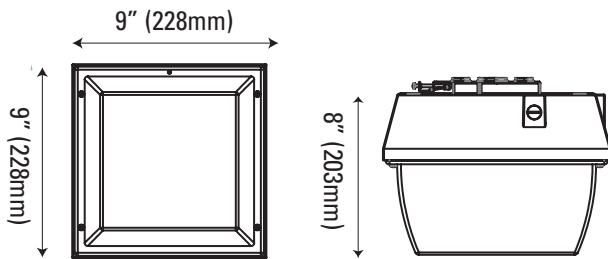

ACCESSORIES (Ordered Separately)

Emergency Driver

7334 BAEM15-48BC/MV-A
(15W CEC Compliant LED Emergency Driver)

DIMENSIONS

40W
4.70-lbs

60W
7.72-lbs

60W
13.00-lbs

PACKAGE