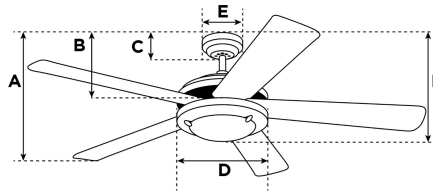

Item Number 7217300

Damen Ceiling Fan

68 in. Nickel Luster Finish
Reversible Blades (Mahogany/Wengue)

A. Top of Canopy to Bottom of Blades	12.4"
B. Top of Canopy to Bottom of Switch House	11"
C. Top of Canopy to Bottom of Canopy	2.1"
D. Width of Motor Housing.....	7.9"
E. Width of Canopy.....	5.9"
F. Top of Canopy to Bottom of Glass.....	16.5"

If a Combo Style Fan with a 4" Down Rod is installed without the Down Rod, Subtract 3" from the Dimensions Listed (A, B, F).
If a Combo Style Fan with a 6" Down Rod is installed without the Down Rod, Subtract 5" from the Dimensions Listed (A, B, F).

Warranty

Ceiling fans backed by our Limited Lifetime Warranty have a lifetime motor warranty and a 2-year warranty on all other parts.

Specifications are subject to change without notice, please visit www.westinghouselighting.com for latest information.

and Westinghouse are trademarks of Westinghouse Electric Corporation. Used under license by Westinghouse Lighting. All Rights Reserved.