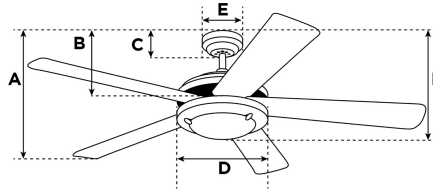

^Δ Based on typical use, excluding lights
^{*} Based on 12 cents per kWh and 6.4 hours use per day

Item Number 7224800

Widespan Ceiling Fan

100 in. Matte Black Finish
Black Blades

| | |
|--|-------|
| A. Top of Canopy to Bottom of Blades | 33" |
| B. Top of Canopy to Bottom of Switch House | N/A |
| C. Top of Canopy to Bottom of Canopy | 3" |
| D. Width of Motor Housing..... | 11.8" |
| E. Width of Canopy..... | 7.5" |
| F. Top of Canopy to Bottom of Glass..... | N/A |

If a Combo Style Fan with a 4" Down Rod is installed without the Down Rod, Subtract 3" from the Dimensions Listed (A, B, F).
If a Combo Style Fan with a 6" Down Rod is installed without the Down Rod, Subtract 5" from the Dimensions Listed (A, B, F).