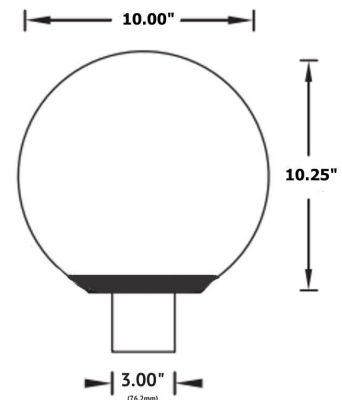

## 10" GLOBE POST TOP LIGHT

Wattages	Lumens**	Dimming
Medium E26 Base	60W (Max)	-
Selectable 18/22/27W	2610/3168/3888lm	<b>X</b>

## PRODUCT FEATURES

- UV Resistant Acrylic Globe
- Fade & Rust Resistant Composite Fitter
- Mounts on 3" OD Round Poles
- Buy American Act Compliant
- Dedicated or Selectable Wattages
- Dedicated or Selectable CCT
- UL Listed for Wet Location
- 5 Year Warranty (LED Models)

### DIMENSIONS

Height (in.):	10.25"
Width (in.):	10.00"
Mounting (in.):	3.00"