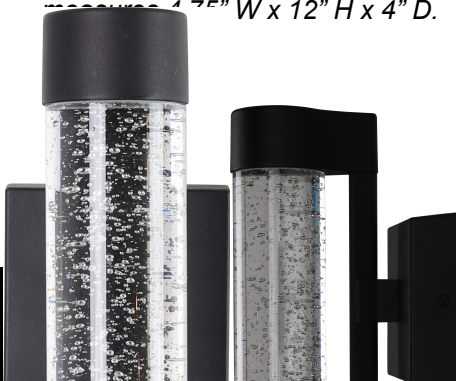

**Sunlite 81041 12-Inch LED Cylinder Outdoor Up & Down Wall Sconce, Clear Acrylic Cylinder, 10W, 600 Lmns, Color Selectable 30K/40K/50K, Dimmable, ETL Listed, Black, For Residential & Commercial Use**

**FEATURES:**

- **UNIQUE DESIGN** – Contemporary matte black aluminum frame holds a unique raindrop clear acrylic cylinder. Illuminates both up and down lighting to make any exterior wall shine with hidden LEDs refract through the shimmering in the panel creating a brilliant decorative effect. Designed for residential or commercial installations.
- **COLOR SELECTABLE** - These fixtures allow you to choose the color temperature at the installation time. Select 3000K Warm White, 4000K Cool White, or 5000K Daylight, depending on your preference, using a switch located within the fixture.
- **LONG LIFE SPAN** - These wall sconces have a long lifespan of 50,000 hours and are energy-efficient, using only 10W instead of traditional lighting options that require 60W to provide the same coverage.
- **DIMMABLE** - The light output can be changed to change the ambiance from brilliant ambient lighting to warm and cozy accent lighting, when connected to a compatible LED dimmer.
- **ETL LISTED** - ETL Listed for wet location installation. Ideal for Porches, Garage, Entryway and more. Fixture measures 4.75" W x 12" H x 4" D.