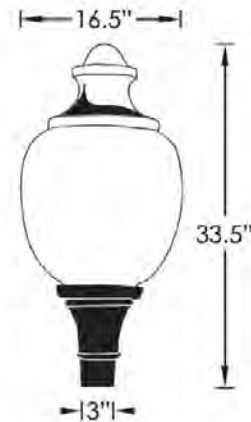

## Features

- Black Die Cast Aluminum Housing
- Clear Polycarbonate or Frost UV Acorn Cover
- Fits Standard 3" OD Poles
- UL Listed Wet Location
- Universal Voltage 120/277V 50/60Hz
- Buy American Act Compliant
- CCT - 3000K, 4000K & 5000K Available

clear texture shown

## Dimensions