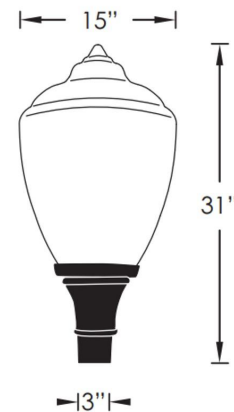

## PRODUCT FEATURES

- Frost Acrylic or Clear Polycarbonate Acorn
- Fade & Rust Resistant Aluminum Fitter
- Mounts on 3" OD Round Poles
- Buy American Act Compliant
- Adjustable LED Wattage & CCT
- UV Resistant Acorn Globe Cover
- UL Listed for Wet Location
- 5 Year Warranty (LED Models)

## PHYSICAL CHARACTERISTICS

Height (in.):	31.00"
Width (in.):	15.00"
Mounting (in.):	3.00"