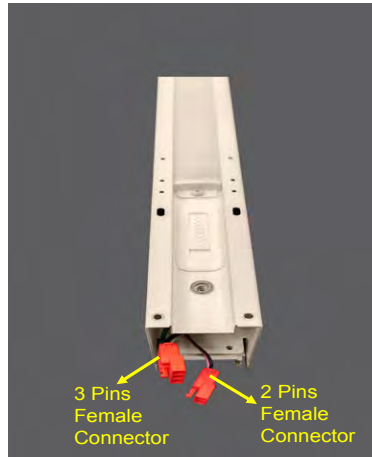

Architecture Selectable LED Linear Light

Tunable Wattages:(2FT)15W/20W/25W ; (4FT)40W/45W/50W ; (8FT)65W/75W/90W

MULTIPLE CONNECTION METHOD (SOLD SEPARATELY)

 <p>WSD-OL180-2T "I" connector</p>	 <p>"I" connecting with Straight shape connector</p>	

CONNECTING AND WIRING:

Power cord with rubber cable sheath, fixed to the pre-punched hole on one side of the fixture body

Both ends of the fixture has 2 connectors for wiring connection.

Female 3 pin JST SM Connector to light up the joiners.