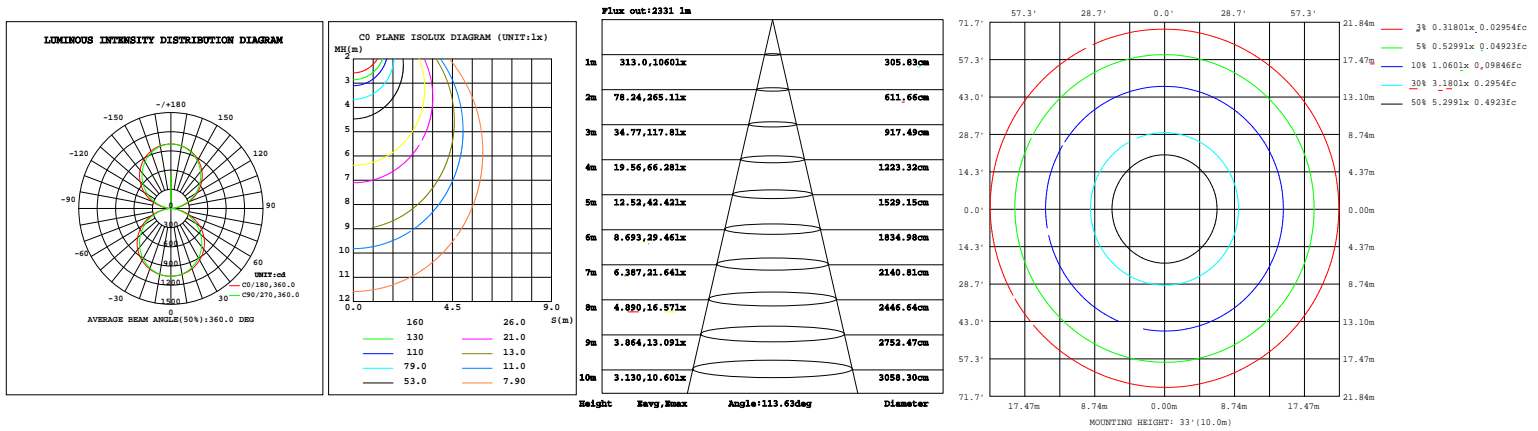

LBS-OL4FT404550W27-3545K (50W&4000K)