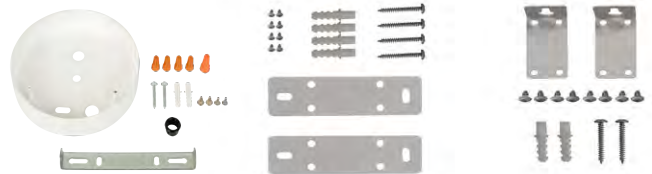

RC-100
Microwave Sensor Remote Controller

STANDARD ACCESSORIES(standard)

WSD-OL-CABLE
39.37 inch CABLE (2FT,4FT,8FT)

WSD-OL-CROSS-BAR
CROSS-BAR (2FT,4FT,8FT)

WSD-OL-CANOPY
CANOPY (2FT,4FT,8FT)

WSD-OL-SRP
SCREW+RUBBER PLUG (2FT,4FT,8FT)

STANDARD ACCESSORIES(SOLD SEPARATELY)

WSD-OL-CANOPY-M
CANOPY Suitable for installation with Motion Sensor (2FT,4FT,8FT)

WSD-OL-SMK
SURFACE MOUNTING KIT (2FT,4FT,8FT)

WSD-OL-WMK
WALL MOUNTING KIT (2FT,4FT,8FT)