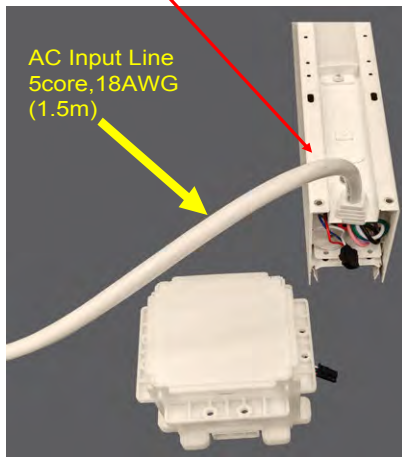

Architecture Selectable LED Linear Light

Tunable Wattages:(2FT)15W/20W/25W ; (4FT)40W/45W/50W ; (8FT)65W/75W/90W

MULTIPLE CONNECTION METHOD (SOLD SEPARATELY)

 <p>WSD-OL180-2T "I" connector</p>	 <p>"I" connecting with Straight shape connector</p>	

CONNECTING AND WIRING:

Power cord with rubber cable sheath, fixed to the pre-punched hole on one side of the fixture body

Both ends of the fixture has 2 connectors for wiring connection.

Female 3 pin JST SM Connector to light up the joiners.