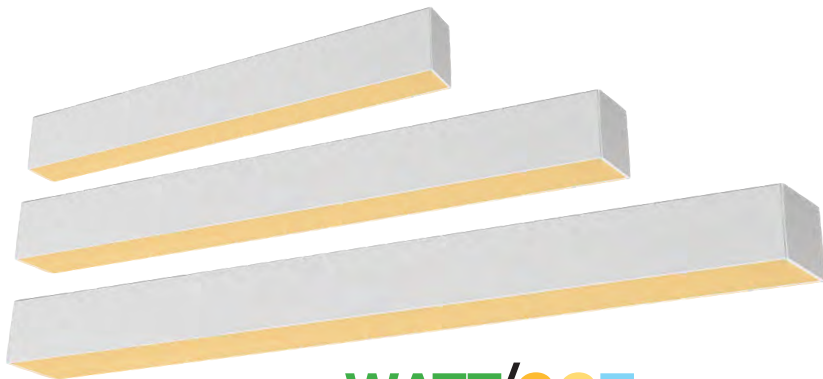

Architectural Selectable LED Linear Light

Tunable Wattages:(2FT)15W/20W/25W ; (4FT)40W/45W/50W ; (8FT)65W/75W/90W

The Architectural Selectable LED Linear Light Series can be widely used for indoor (damp locations) Excellent for hospitals, schools, office, shops, restaurants, storage rooms, supermarkets, etc.

WATT/CCT
FIELD-ADJUSTABLE

TOP FEATURES	Dimensions	Distributions								
<ul style="list-style-type: none"> • 130 lm/W⁽¹⁾, 1,950lm-11,700lm, DLC 5.1. • Field-adjustable Power and CCT. • Direct-Indirect flux ratio adjustable. • Continuous run available. • Multiple connection method. • Motion Sensor Control Available (Option) 	<p>2FT(24.0"), 4FT(47.6"), 8FT(94.3")</p>	<p>Direct-Indirect flux ratio adjustable</p> <table border="1"> <thead> <tr> <th>Direct</th> <th>Indirect</th> </tr> </thead> <tbody> <tr> <td>100%</td> <td>0%</td> </tr> <tr> <td>70%</td> <td>30%</td> </tr> <tr> <td>50%</td> <td>50%</td> </tr> </tbody> </table> <p>Direct-Indirect</p>	Direct	Indirect	100%	0%	70%	30%	50%	50%
Direct	Indirect									
100%	0%									
70%	30%									
50%	50%									

Architecture Selectable LED Linear Light

Tunable Wattages:(2FT)15W/20W/25W ; (4FT)40W/45W/50W ; (8FT)65W/75W/90W

DIMENSION

Unit:mm/inch

WATTAGE	15W/20W/25W
GR. WEIGHT	2.65 lbs (6 pcs/carton)
OUTER BOX	30.04"X10.28"X7.87"