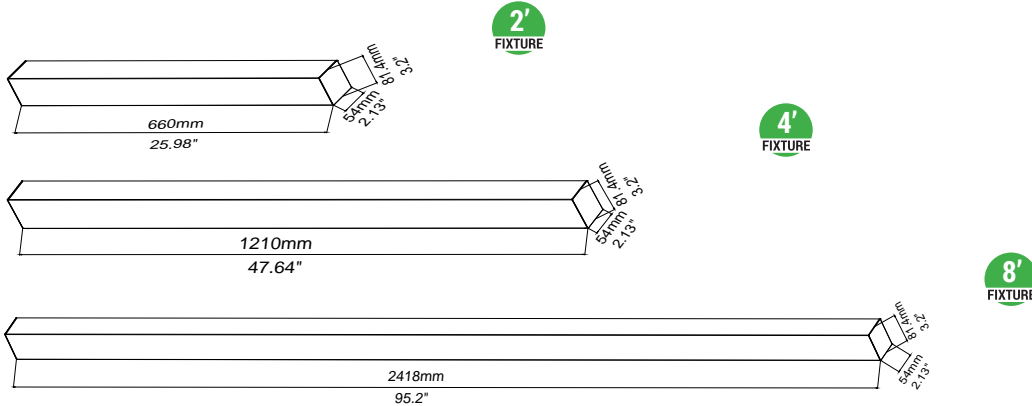

WATT/CCT
FIELD-ADJUSTABLE

TOP FEATURES	Dimensions	Distributions								
<ul style="list-style-type: none"> • 130 lm/W⁽¹⁾, 1,950lm-11,700lm, DLC 5.1. • Field-adjustable Power and CCT. • Direct-Indirect flux ratio adjustable. • Continuous run available. • Multiple connection method. • Motion Sensor Control Available (Option) 	<p>2FT(24.0"), 4FT(47.6"), 8FT(94.3")</p>	<p>Direct-Indirect flux ratio adjustable</p> <table border="1"> <thead> <tr> <th>Direct</th> <th>Indirect</th> </tr> </thead> <tbody> <tr> <td>100%</td> <td>0%</td> </tr> <tr> <td>70%</td> <td>30%</td> </tr> <tr> <td>50%</td> <td>50%</td> </tr> </tbody> </table> <p>Direct-Indirect</p>	Direct	Indirect	100%	0%	70%	30%	50%	50%
Direct	Indirect									
100%	0%									
70%	30%									
50%	50%									

SPECIFICATION			
TYPE	LBS-OL2FT152025W27-3545K-W	LBS-OL4FT404550W27-3545K-W	LBS-OL8FT657590W27-3545K-W
WATTAGE	(2FT) 15W/20W/25W	(4FT) 40W/45W/50W	(8FT) 65W/75W/90W
LUMEN	1950 lm/2600lm/3250lm	5200 lm/5850lm/6500lm	8450 lm/9750 lm/11700 lm
EFFICACY	> 130 lm/W		
CCT	3500K/4000K/5000K		
DEFAULT SETTING	25W&4000K	50W&4000K	90W&4000K
CRI	80		
INPUT VOLTAGE	AC120-277V		
LIGHT ANGLE	360°		
POWER FACTOR	0.90		
DRIVER EFFICACY	86%		
DIMMING	1-10V Dimming		
WORKING TEMPERATURE	-4°F ~ 122°F		
LIFESPAN (L70)	100,000 hours		
PROTECTION LEVEL	Damp locations		
CABLE	5core,18AWG (59.06 inch)		
WARRANTY	5 year limited		

Architecture Selectable LED Linear Light

Tunable Wattages:(2FT)15W/20W/25W ; (4FT)40W/45W/50W ; (8FT)65W/75W/90W

DIMENSION

Unit:mm/inch

WATTAGE	15W/20W/25W
GR. WEIGHT	2.65 lbs (6 pcs/carton)
OUTER BOX	30.04"X10.28"X7.87"

WATTAGE	40W/45W/50W
GR. WEIGHT	4.41 lbs (6 pcs/carton)
OUTER BOX	53.78"X9.84"X7.87"

WATTAGE	65W/75W/90W
GR. WEIGHT	4.41 lbs (4 pcs/carton)
	101.65"X10.08"X5.24"

EMERGENCY BACK-UP (SOLD SEPARATELY)

(Available only for 4FT and 8FT models)