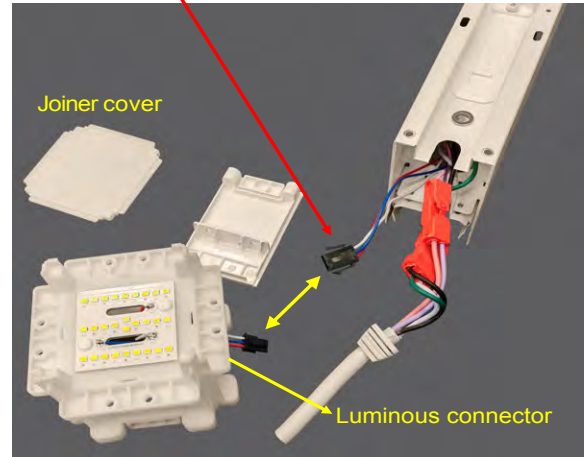

Architecture Selectable LED Linear Light

Tunable Wattages:(2FT)15W/20W/25W ; (4FT)40W/45W/50W ; (8FT)65W/75W/90W

MULTIPLE CONNECTION METHOD (SOLD SEPARATELY)

 <p>WSD-OL180-2T "I" connector</p>	 <p>"I" connecting with Straight shape connector</p>	

CONNECTING AND WIRING:

Power cord with rubber cable sheath, fixed to the pre-punched hole on one side of the fixture body

Both ends of the fixture has 2 connectors for wiring connection.

Female 3 pin JST SM Connector to light up the joiners.