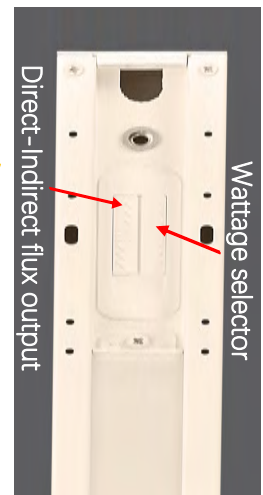

CONTROL MODULE: