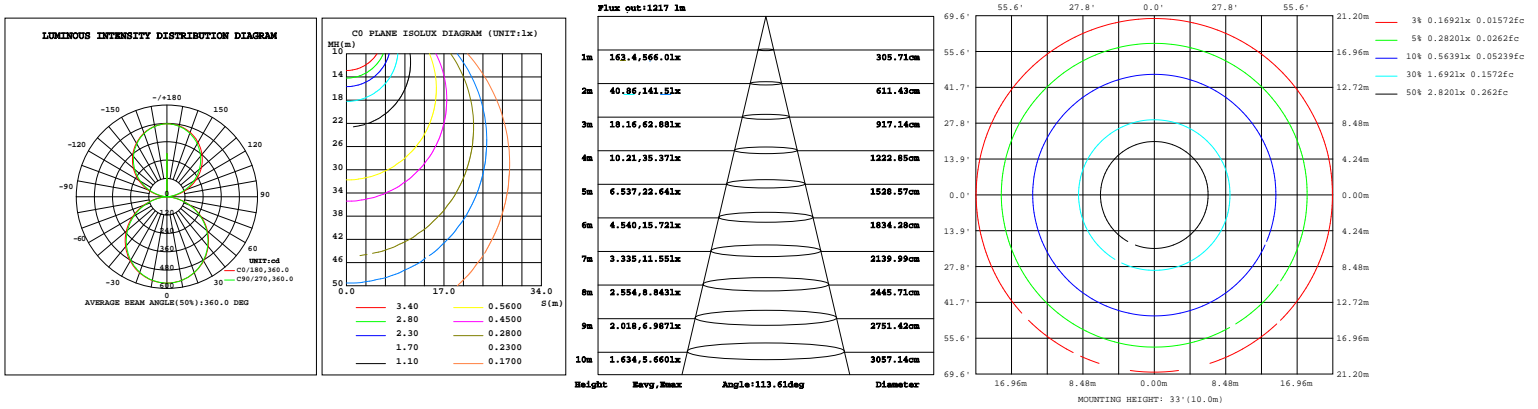

CONTROL MODULE:

Architecture Selectable LED Linear Light

Tunable Wattages:(2FT)15W/20W/25W ; (4FT)40W/45W/50W ; (8FT)65W/75W/90W

PHOTOMETRICS

For complete IES files, please visit our website.

LBS-OL2FT152025W27-3545K (25W&4000K)