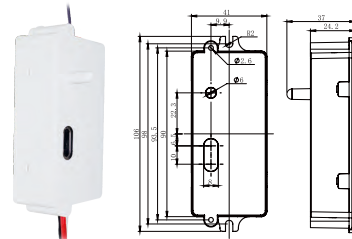

CONTROL (SOLD SEPARATELY)

BRI810-B-D
Microwave Motion Sensor

RC-100
Microwave Sensor Remote Controller