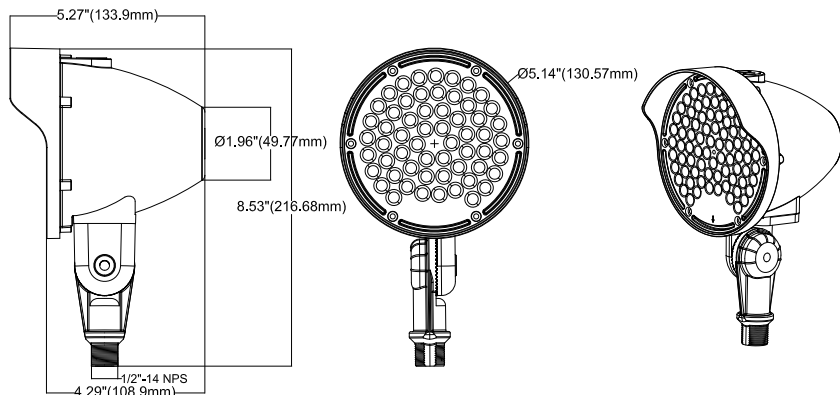

Packaging information:

❖ **LFL8121620W27-345K-D-K-P Inner**

Box:160MMX140MMX160MM
(6.30" X5.51" X6.30")

Outer Box:735MMX180MMX345MM(10Pcs/CTN)
(28.94" X7.09" X13.58")

SPECIFICATION				
TYPE				
WATTAGE	8W	12W	16W	20W
LUMEN	1254 lm&4000K	1823 lm&4000K	2368 lm&4000K	2941 lm&4000K
CCT	3000K/4000K/5000K			
EFFICACY	> 140 lm/W			
CRI	> 70			
INPUT VOLTAGE	AC120-277V			
LIGHTING ANGLE	26°			
FACTORY SETTINGS	20W & 4000K			
LED TYPE	2835			
PF	> 0.98			
DRIVER EFFICIENCY	> 90%			
PROTECTION LEVEL	Wet location			
LIFE TIME	> 50000 hours			
OPERATING TEMPERATURE	-22°F ~ 113°F			
CABLE	3core,18AWG (11.8 inch)			
WARRANTY	5 year limited			

Selectable Landscape Flood Light

Wattages: 8W,12W,16W,20W

DIMENSION:

SPECIFICATIONS:

Shell materials: Aluminum & PC.

Finish: Dark Bronze(Standard)

Net weight : 2.95(lbs)

Product Size:φ130.57mmX216.68mm
φ5.14"X8.53"