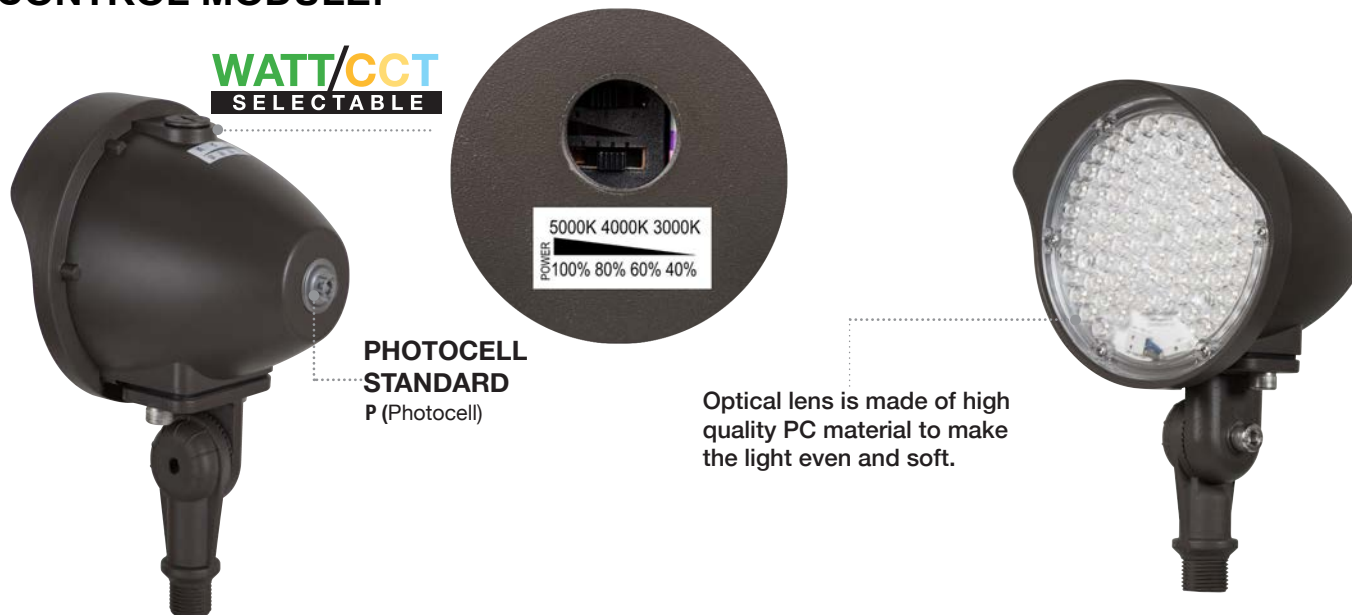

CONTROL MODULE:

PERFORMANCE:

SPECIFICATION												
TYPE												
POWER	8W			12W			16W			20W		
CCT	3000K	4000K	5000K	3000K	4000K	5000K	3000K	4000K	5000K	3000K	4000K	5000K
LUMENS (lm)	1185	1254	1250	1705	1823	1812	2183	2368	2323	2677	2941	2859
EFFICACY (lm/W)	> 148	> 160	> 157	> 145	> 158	> 153	> 138	> 155	> 148	> 132	> 151	> 142