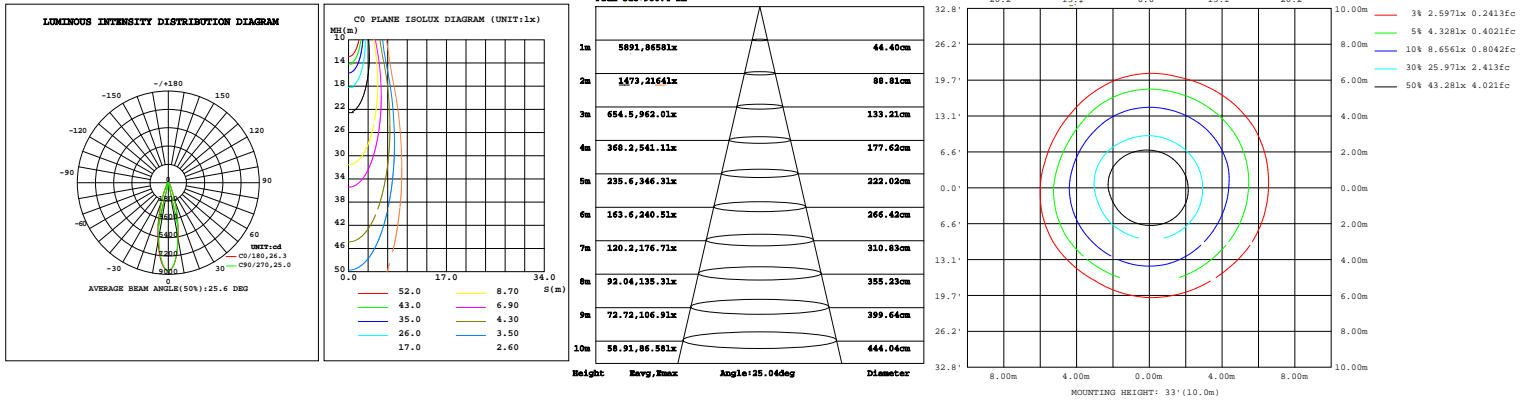

Selectable Landscape Flood Light

Wattages: 8W,12W,16W,20W

PHOTOMETRICS:

For complete IES files, please visit our website.

LFL8121620W27-345K-D-K-P (20W,3000K)