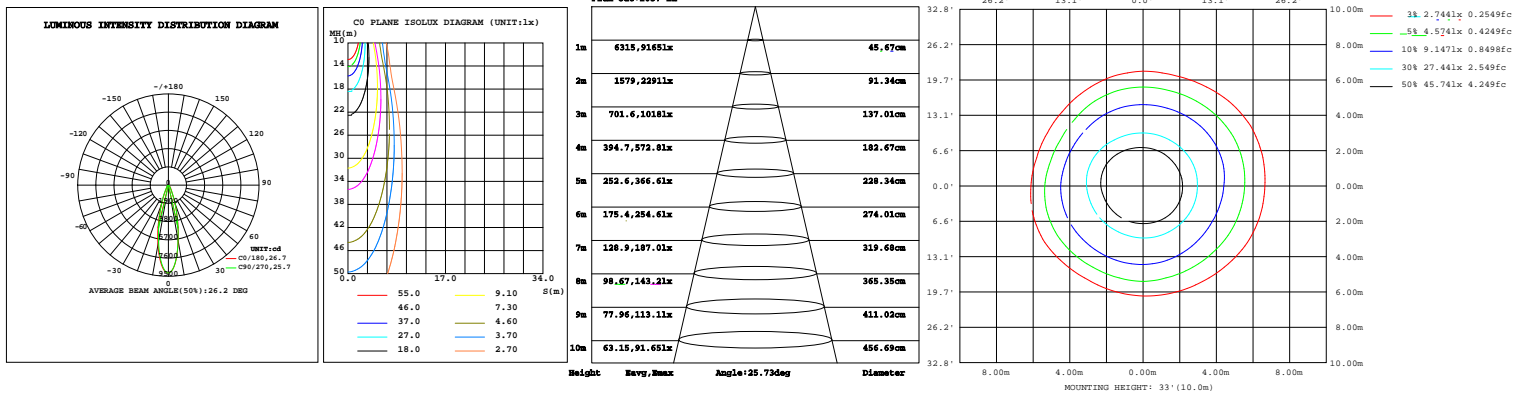

LFL8121620W27-345K-D-S-P (20W,4000K)