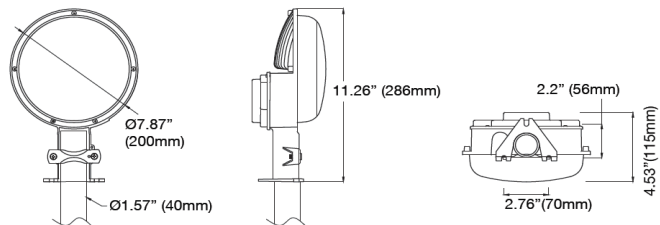

**PHOTOMETRIC CHARACTERISTICS**

Lumen (lm)	4,500	CCT (K)	3000/4000/5000
Efficacy (lm/w)	150	Beam Angle (°)	FLOOD
CRI	>80		

**GENERAL CHARACTERISTICS**

Operating Temperature (°F)	-40 ~ 122
Storage Temperature (°F)	-40 ~ 140
IP Rating	IP65
IK Rating	-
Rated Life	50000 hrs.
Warranty	5 Years

**ACCESSORIES**

Item #	Stock Code	Description
P10054	MT-DEA16	16" extension arm pole

**PRODUCT DIMENSIONS**

Width- in (mm)	7.87" 200mm
Height- in (mm)	4.53" 115mm
Length- in (mm)	11.26" 286mm
EPA (ft <sup>2</sup> )	
Weight (lbs)	1.33
Mounting Height (ft)	10-20ft
Cable Length (ft)	-