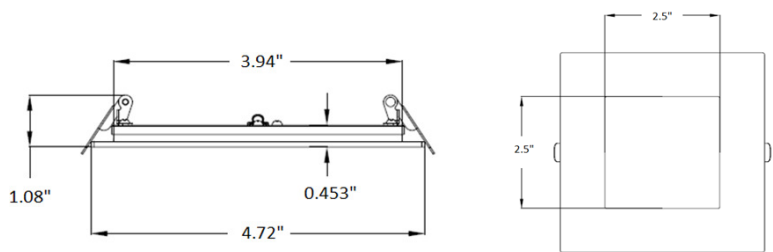

PHOTOMETRIC CHARACTERISTICS

Lumen (lm)	650 / 680 / 710 / 715 / 700	CCT (K)	2700 / 3000 / 3500 / 4000 / 5000
Efficacy (lm/w)	65	Beam Angle (°)	110
CRI	90		

GENERAL CHARACTERISTICS

Operating Temperature (°F)	5 ~ 104
Storage Temperature (°F)	-4 ~ 113
IP Rating	Wet Location
Rated Life	50000 hrs.
Warranty	5 years

ACCESSORIES

Item #	Stock Code	Description
P10308	PLT-NC/4DL	4" Round Pre-Mounting Plate
P10310	PLT-NC/DL/UNV	2"/4"/6" Round Pre-Mount Plate

PRODUCT DIMENSIONS

Width- in (mm)	4.72" (120mm)
Height- in (mm)	1.08" (27.5mm)
Depth- in (mm)	4.72" (120mm)
EPA (ft²)	N/A
Weight (lbs)	1
Mounting Height (ft)	
Cable Length (ft)	