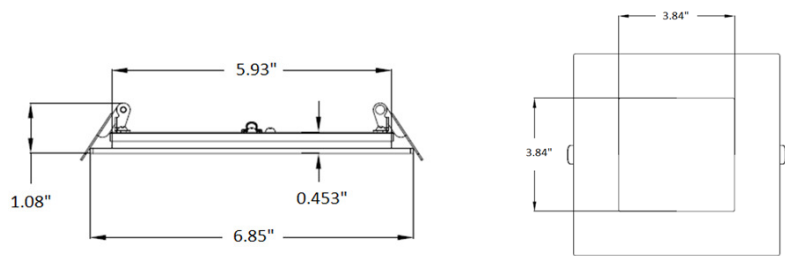

**PHOTOMETRIC CHARACTERISTICS**

Lumen (lm)	900 / 940 / 970 / 990 / 960	CCT (K)	2700 / 3000 / 3500 / 4000 / 5000
Efficacy (lm/w)	75	Beam Angle (°)	110
CRI	90		

**GENERAL CHARACTERISTICS**

Operating Temperature (°F)	5 ~ 104
Storage Temperature (°F)	-4 ~ 113
IP Rating	Wet Location
Rated Life	50000 hrs.
Warranty	5 years

**ACCESSORIES**

Item #	Stock Code	Description
P10309	PLT-NC/6DL	6" Round Pre-Mounting Plate
P10310	PLT-NC/DL/UNV	2"/4"/6" Round Pre-Mount Plate

**PRODUCT DIMENSIONS**

Width- in (mm)	6.85" (174mm)
Height- in (mm)	1.08" (27.5mm)
Depth- in (mm)	6.85" (174mm)
EPA (ft <sup>2</sup> )	N/A
Weight (lbs)	1.43
Mounting Height (ft)	
Cable Length (ft)	