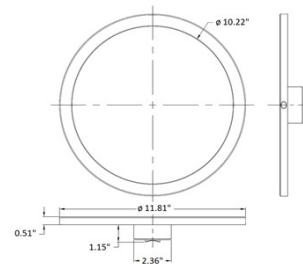

**PHOTOMETRIC CHARACTERISTICS**

Lumen (lm)	960	CCT (K)	2700 / 3000 / 3500 / 4000 / 5000
Efficacy (lm/w)	80	Beam Angle (°)	110
CRI	80		

**GENERAL CHARACTERISTICS**

Operating Temperature (°F)	-4 ~ 104
Storage Temperature (°F)	-4 ~ 122
IP Rating	Wet location
Rated Life	50000 hrs.
Warranty	5 years

**ACCESSORIES**

Item #	Stock Code	Description

**PRODUCT DIMENSIONS**

Width- in (mm)	11.81" (300mm)
Height- in (mm)	1.65" (42mm)
Depth- in (mm)	11.81" (300mm)
EPA (ft <sup>2</sup> )	N/A
Weight (lbs)	0.95
Mounting Height (ft)	>7.8
Cable Length (ft)	1.31