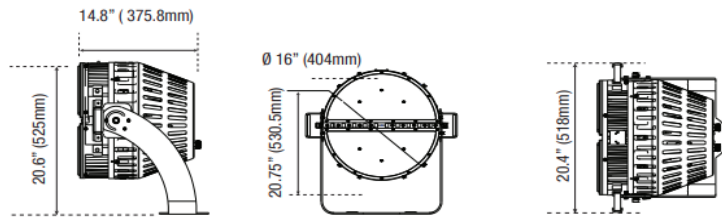

**PHOTOMETRIC CHARACTERISTICS**

Lumen (lm)	94250	CCT (K)	5000
Efficacy (lm/w)	145	Beam Angle (°)	NEMA 4x4
CRI	80		

**GENERAL CHARACTERISTICS**

Operating Temperature (°F)	-40 ~ 140
Storage Temperature (°F)	-40 ~ 158
IP Rating	IP65
Rated Life	50000 hrs.
Warranty	5 years

Width- in (mm)	17.85" 453mm
Height- in (mm)	20.75" 530.5mm
Depth- in (mm)	14.8" 375.8mm
EPA (ft²)	-
Weight (lbs)	57.3
Mounting Height (ft)	-
Cable Length (ft)	-

**CERTIFICATIONS**

UL/ETL	ETL, cETL	CEC	
NSF/ETL Sanitation		JAS	
Energy Star		FCC	✓
DLC	V5.1 Premium	RoHS	✓