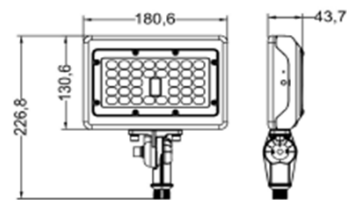

**PHOTOMETRIC CHARACTERISTICS**

Lumen (lm)	3873	CCT (K)	5000
Efficacy (lm/w)	134	Beam Angle (°)	NEMA 7Hx6V
CRI	80		

**GENERAL CHARACTERISTICS**

Operating Temperature (°F)	-40 ~ 122
Storage Temperature (°F)	-40 ~ 158
IP Rating	IP65
Rated Life	50000 hrs.
Warranty	5 years

**ACCESSORIES**

Item #	Stock Code	Description

**PRODUCT DIMENSIONS**

Width- in (mm)	7.1	180.6
Height- in (mm)	8.93"	226.8
Depth- in (mm)	1.72"	43.7
EPA (ft²)	-	
Weight (lbs)	2.42	
Mounting Height (ft)	-	
Cable Length (ft)	-	