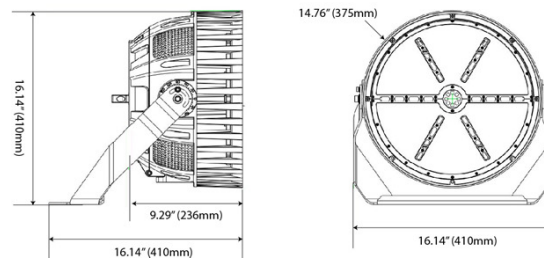

PHOTOMETRIC CHARACTERISTICS

Lumen (lm)	53523	CCT (K)	5000
Efficacy (lm/w)	132	Beam Angle (°)	NEMA 4x4
CRI	> 70		

GENERAL CHARACTERISTICS

Operating Temperature (°F)	-40 ~ 113
Storage Temperature (°F)	-40 ~ 176
IP Rating	IP65
Rated Life	50000 hrs.
Warranty	5 years

ACCESSORIES

Item #	Stock Code	Description

PRODUCT DIMENSIONS

Width- in (mm)	16.14"	410mm
Height- in (mm)	16.14"	410mm
Depth- in (mm)	9.29"	236mm
EPA (ft²)	1.6	
Weight (lbs)	32.6	
Mounting Height (ft)		
Cable Length (ft)		