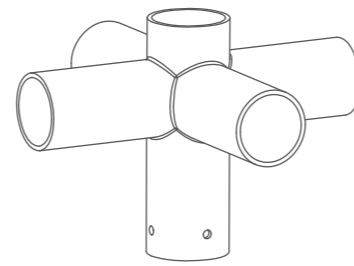

YR-SPOKE-4-90-RND-S

Spoke Bracket (Short)

Features:

- Galvanized
- Corrosion resistant powder coating

Product Parameters

Model	Fits (Base)	Install	Production Methods	Finish
YR-SPOKE-2-90-RND-S	Fits 2-3/8" round pole	∅60mm(2.36")	Weld ones	Bronze/Black/Custom Color
YR-SPOKE-2-180-RND-S	Fits 2-3/8" round pole	∅60mm(2.36")	Weld ones	Bronze/Black/Custom Color
YR-SPOKE-3-120-RND-S	Fits 2-3/8" round pole	∅60mm(2.36")	Weld ones	Bronze/Black/Custom Color
YR-SPOKE-3-90-RND-S	Fits 2-3/8" round pole	∅60mm(2.36")	Weld ones	Bronze/Black/Custom Color
YR-SPOKE-4-90-RND-S	Fits 2-3/8" round pole	∅60mm(2.36")	Weld ones	Bronze/Black/Custom Color

Line Drawings

YR-SPOKE-2-90-RND-S

YR-SPOKE-2-180-RND-S

YR-SPOKE-3-120-RND-S

YR-SPOKE-3-90-RND-S

YR-SPOKE-4-90-RND-S

Spoke Bracket (Square)

Contractor Essentials
LIGHT MORE, PAY LESS
 BY LIGHT BULB SURPLUS