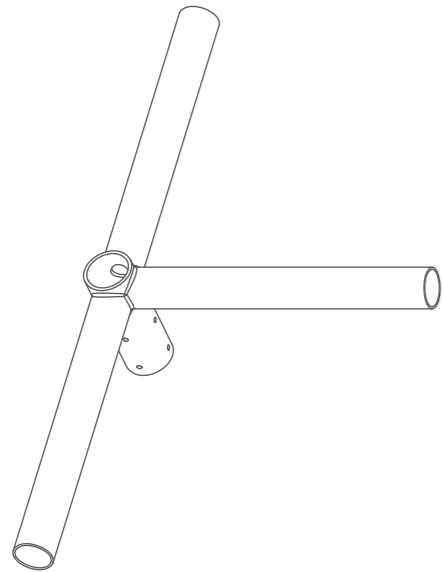

YR-SPOKE-3-90-RND-L