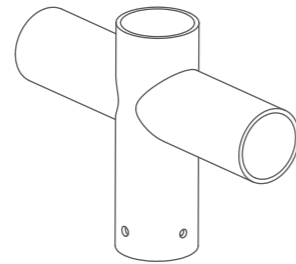

YR-SPOKE-4-90-RND-S

Spoke Bracket (Short)

Features:

- Galvanized
- Corrosion resistant powder coating

Product Parameters

Model	Fits (Base)	Install	Production Methods	Finish
YR-SPOKE-2-90-RND-S	Fits 2-3/8" round pole	∅60mm(2.36")	Weld ones	Bronze/Black/Custom Color
YR-SPOKE-2-180-RND-S	Fits 2-3/8" round pole	∅60mm(2.36")	Weld ones	Bronze/Black/Custom Color
YR-SPOKE-3-120-RND-S	Fits 2-3/8" round pole	∅60mm(2.36")	Weld ones	Bronze/Black/Custom Color
YR-SPOKE-3-90-RND-S	Fits 2-3/8" round pole	∅60mm(2.36")	Weld ones	Bronze/Black/Custom Color
YR-SPOKE-4-90-RND-S	Fits 2-3/8" round pole	∅60mm(2.36")	Weld ones	Bronze/Black/Custom Color

Line Drawings

YR-SPOKE-2-90-RND-S

YR-SPOKE-2-180-RND-S

YR-SPOKE-3-120-RND-S

YR-SPOKE-3-90-RND-S

YR-SPOKE-4-90-RND-S

Spoke Bracket (Square)

Contractor Essentials
LIGHT MORE, PAY LESS
 BY LIGHT BULB SURPLUS