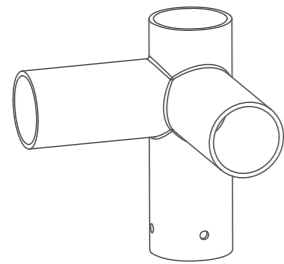

Product Parameters

Model	Fits (Base)	Install	Production Methods	Finish
YR-SPOKE-2-90-RND-S	Fits 2-3/8" round pole	∅60mm(2.36")	Weld ones	Bronze/Black/Custom Color
YR-SPOKE-2-180-RND-S	Fits 2-3/8" round pole	∅60mm(2.36")	Weld ones	Bronze/Black/Custom Color
YR-SPOKE-3-120-RND-S	Fits 2-3/8" round pole	∅60mm(2.36")	Weld ones	Bronze/Black/Custom Color
YR-SPOKE-3-90-RND-S	Fits 2-3/8" round pole	∅60mm(2.36")	Weld ones	Bronze/Black/Custom Color
YR-SPOKE-4-90-RND-S	Fits 2-3/8" round pole	∅60mm(2.36")	Weld ones	Bronze/Black/Custom Color

Line Drawings

YR-SPOKE-2-90-RND-S