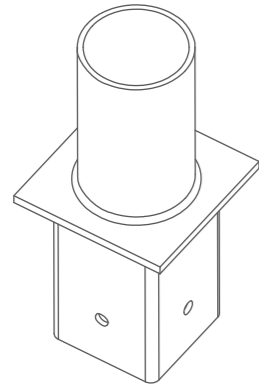

Product Parameters

Model	Fits (Base)	Install	Production Methods	Finish
YR-TENON-3IN-SQ-ST	Fits 3" square pole	∅60mm(2.36")	Weld ones	Bronze/Black/Custom Color
YR-TENON-4IN-SQ-ST	Fits 4" square pole	∅60mm(2.36")	Weld ones	Bronze/Black/Custom Color
YR-TENON-5IN-SQ-ST	Fits 5" square pole	∅60mm(2.36")	Weld ones	Bronze/Black/Custom Color
YR-TENON-6IN-SQ-ST	Fits 6" square pole	∅60mm(2.36")	Weld ones	Bronze/Black/Custom Color

Line Drawings

YR-TENON-3IN-SQ-ST