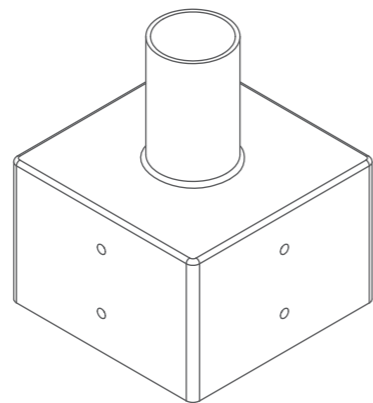

PRODUCTS |

Product Parameters

Model	Fits (Base)	Install	Production Methods	Finish
YR-TENON-3IN-SQ-ST	Fits 3" square pole	∅60mm(2.36")	Weld ones	Bronze/Black/Custom Color
YR-TENON-4IN-SQ-ST	Fits 4" square pole	∅60mm(2.36")	Weld ones	Bronze/Black/Custom Color
YR-TENON-5IN-SQ-ST	Fits 5" square pole	∅60mm(2.36")	Weld ones	Bronze/Black/Custom Color
YR-TENON-6IN-SQ-ST	Fits 6" square pole	∅60mm(2.36")	Weld ones	Bronze/Black/Custom Color

Line Drawings

YR-TENON-3IN-SQ-ST

YR-TENON-4IN-SQ-ST

YR-TENON-5IN-SQ-ST

YR-TENON-6IN-SQ-ST

Contractor Essentials
LIGHT MORE, PAY LESS
 BY LIGHT BULB SURPLUS

Side Tenon

(Weld Ones)

YR-SFT-WM

YR-SFT-FLAT-L

YR-SFT-RND

YR-WMT-90

Contractor Essentials
LIGHT MORE, PAY LESS
 BY LIGHT BULB SURPLUS

Model	Fits (Base)	Install	Production Methods	Finish
YR-SFT-FLAT-S	Side Tenon for Square Pole	∅60mm(2.36")	Weld ones	Bronze/Black/Custom Color
YR-SFT-FLAT-L	Side Tenon for Square Pole	∅60mm(2.36")	Weld ones	Bronze/Black/Custom Color
YR-SFT-RND	Side Tenon for Round Pole	∅60mm(2.36")	Weld ones	Bronze/Black/Custom Color
YR-WMT-90	L Shape Right Angle bracket	∅60mm(2.36")	Weld ones	Bronze/Black/Custom Color
YR-SFT-WM	Side Tenon for Wall Mount	∅60mm(2.36")	Weld ones	Bronze/Black/Custom Color