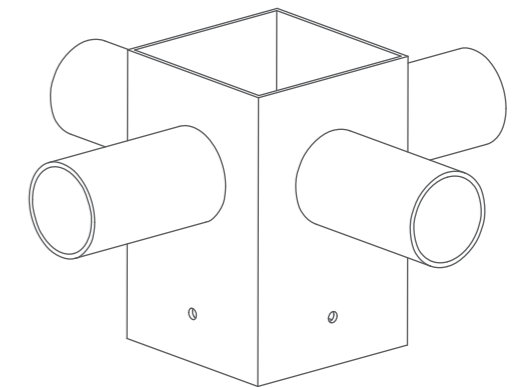

Line Drawings

Spoke Bracket (Square)

Features:

- Galvanized
- Corrosion resistant powder coating

YR-SPOKE-2-180-SQ-S

YR-SPOKE-2-90-SQ-S

YR-SPOKE-3-90-SQ-S

YR-SPOKE-4-90-SQ-S