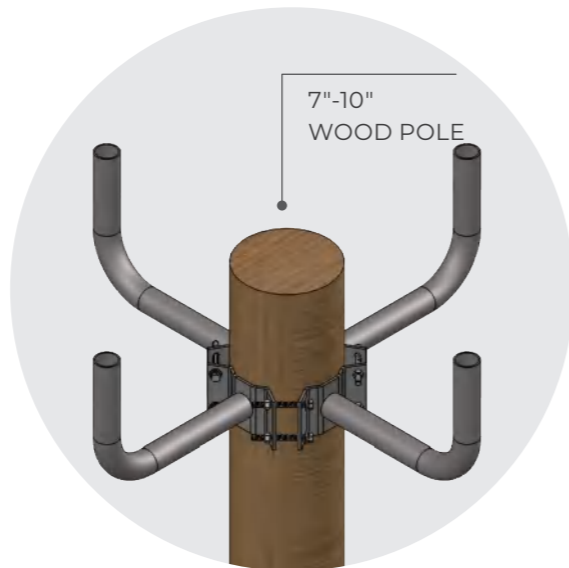

Wood Pole Bracket

Features:

- Galvanized
- Corrosion resistant powder coating
- Compact size & lower freight cost

Model	Fits (Base)	Install	Production Methods	Finish
YR-WAB2-1-RND	Fits 7"-10" round pole	∅60mm(2.36")	Weld ones	Bronze/Black/Custom Color
YR-WAB2-2-180-RND	Fits 7"-10" round pole	∅60mm(2.36")	Weld ones	Bronze/Black/Custom Color
YR-WAB2-3-120-RND	Fits 7"-10" round pole	∅60mm(2.36")	Weld ones	Bronze/Black/Custom Color
YR-WAB2-3-90-RND	Fits 7"-10" round pole	∅60mm(2.36")	Weld ones	Bronze/Black/Custom Color
YR-WAB2-4-90-RND	Fits 7"-10" round pole	∅60mm(2.36")	Weld ones	Bronze/Black/Custom Color

Line Drawings

YR-WAB2-3-120-RND

YR-WAB2-3-90-RND

YR-WAB2-4-90-RND

Installation Case