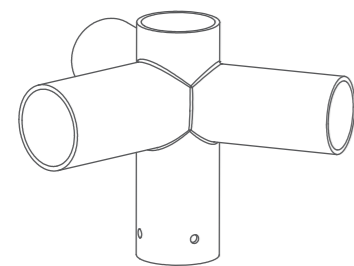

YR-SPOKE-4-90-RND-S

Spoke Bracket (Short)

Features:

- Galvanized
- Corrosion resistant powder coating

Product Parameters

Model	Fits (Base)	Install	Production Methods	Finish
YR-SPOKE-2-90-RND-S	Fits 2-3/8" round pole	∅60mm(2.36")	Weld ones	Bronze/Black/Custom Color
YR-SPOKE-2-180-RND-S	Fits 2-3/8" round pole	∅60mm(2.36")	Weld ones	Bronze/Black/Custom Color
YR-SPOKE-3-120-RND-S	Fits 2-3/8" round pole	∅60mm(2.36")	Weld ones	Bronze/Black/Custom Color
YR-SPOKE-3-90-RND-S	Fits 2-3/8" round pole	∅60mm(2.36")	Weld ones	Bronze/Black/Custom Color
YR-SPOKE-4-90-RND-S	Fits 2-3/8" round pole	∅60mm(2.36")	Weld ones	Bronze/Black/Custom Color

Line Drawings

YR-SPOKE-2-90-RND-S

YR-SPOKE-2-180-RND-S

YR-SPOKE-3-120-RND-S

YR-SPOKE-3-90-RND-S

YR-SPOKE-4-90-RND-S

Spoke Bracket (Square)

Contractor Essentials
LIGHT MORE, PAY LESS
 BY LIGHT BULB SURPLUS