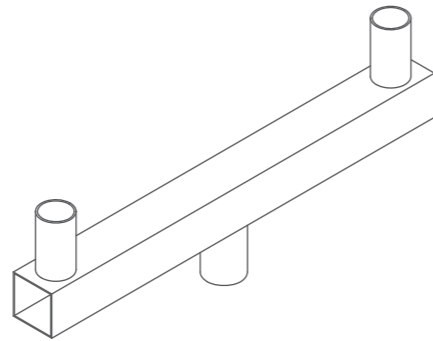

YR-BH-T-2-180-RND