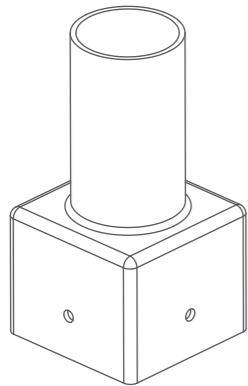

Product Parameters

Model	Fits (Base)	Install	Production Methods	Finish
YR-TENON-3IN-SQ-ST	Fits 3" square pole	∅60mm(2.36")	Weld ones	Bronze/Black/Custom Color
YR-TENON-4IN-SQ-ST	Fits 4" square pole	∅60mm(2.36")	Weld ones	Bronze/Black/Custom Color
YR-TENON-5IN-SQ-ST	Fits 5" square pole	∅60mm(2.36")	Weld ones	Bronze/Black/Custom Color
YR-TENON-6IN-SQ-ST	Fits 6" square pole	∅60mm(2.36")	Weld ones	Bronze/Black/Custom Color

Line Drawings

YR-TENON-3IN-SQ-ST