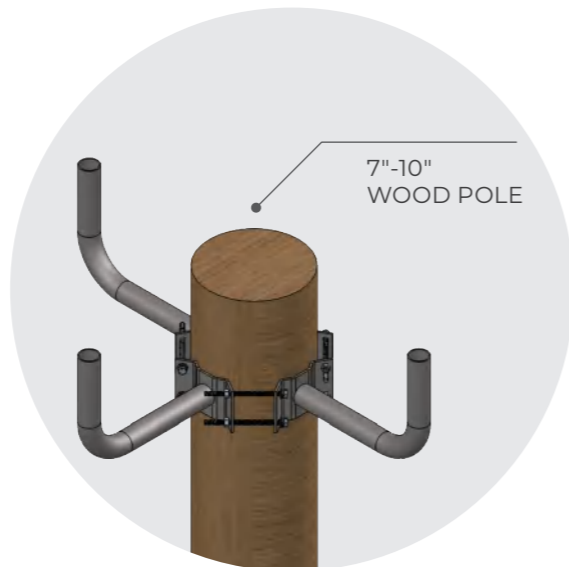

Wood Pole Bracket

Features:

- Galvanized
- Corrosion resistant powder coating
- Compact size & lower freight cost

Model	Fits (Base)	Install	Production Methods	Finish
YR-WAB2-1-RND	Fits 7"-10" round pole	∅60mm(2.36")	Weld ones	Bronze/Black/Custom Color
YR-WAB2-2-180-RND	Fits 7"-10" round pole	∅60mm(2.36")	Weld ones	Bronze/Black/Custom Color
YR-WAB2-3-120-RND	Fits 7"-10" round pole	∅60mm(2.36")	Weld ones	Bronze/Black/Custom Color
YR-WAB2-3-90-RND	Fits 7"-10" round pole	∅60mm(2.36")	Weld ones	Bronze/Black/Custom Color
YR-WAB2-4-90-RND	Fits 7"-10" round pole	∅60mm(2.36")	Weld ones	Bronze/Black/Custom Color

Line Drawings

YR-WAB2-3-120-RND

YR-WAB2-3-90-RND

YR-WAB2-4-90-RND

Installation Case