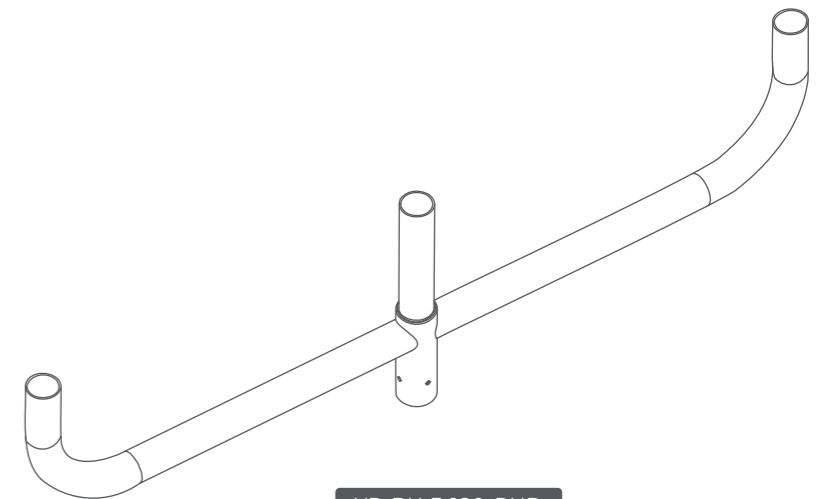

Line Drawings

YR-SPOKE-2-180-RND-L

YR-SPOKE-2-90-RND-L

YR-SPOKE-3-90-RND-L

YR-SPOKE-4-90-RND-L

Bullhorn Adapter

Contractor Essentials
LIGHT MORE, PAY LESS
 BY LIGHT BULB SURPLUS

Model	Fits (Base)	Install	Production Methods	Finish
YR-BH-2-180-RND	Fits 2-3/8" round pole	∅60mm(2.36")	Weld ones	Bronze/Black/Custom Color
YR-BH-3-120-RND	Fits 2-3/8" round pole	∅60mm(2.36")	Weld ones	Bronze/Black/Custom Color
YR-BH-4-90-RND	Fits 2-3/8" round pole	∅60mm(2.36")	Weld ones	Bronze/Black/Custom Color
YR-BH-3-180-RND	Fits 2-3/8" round pole	∅60mm(2.36")	Weld ones	Bronze/Black/Custom Color

Bullhorn Adapter

Features:

- Galvanized
- Corrosion resistant powder coating

Line Drawings

YR-BH-2-180-RND

YR-BH-3-120-RND

YR-BH-4-90-RND

YR-BH-3-180-RND

Contractor Essentials
LIGHT MORE, PAY LESS
BY LIGHT BULB SURPLUS

Low Profile Bullhorn with Tenons

Features:

- Galvanized
- Corrosion resistant powder coating

Low Profile Bullhorn with Tenons

Model	Fits (Base)	Install	Production Methods	Finish
YR-BH-T-2-180-SQ	Fits TA 4" SQUARE	∅60mm(2.36")	Weld ones	Bronze/Black/Custom Color
YR-BH-T-2-180-RND	Fits 2-3/8" round pole	∅60mm(2.36")	Weld ones	Bronze/Black/Custom Color
YR-BH-T-3-120-RND	Fits 2-3/8" round pole	∅60mm(2.36")	Weld ones	Bronze/Black/Custom Color
YR-BH-T-4-90-RND	Fits 2-3/8" round pole	∅60mm(2.36")	Weld ones	Bronze/Black/Custom Color