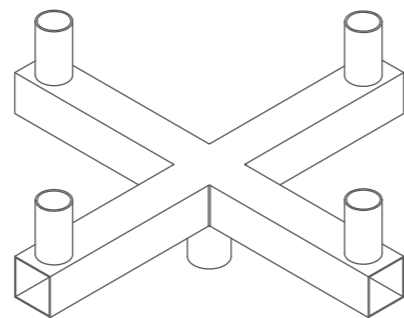

Line Drawings

YR-BH-T-2-180-SQ

YR-BH-T-2-180-RND

YR-BH-T-3-120-RND

YR-BH-T-4-90-RND

Low Profile Bullhorn Inline

Features:

- Galvanized
- Corrosion resistant powder coating