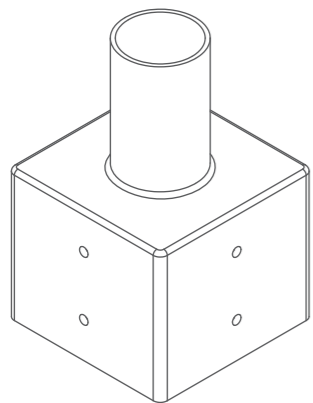

YR-TENON-5IN-SQ-ST