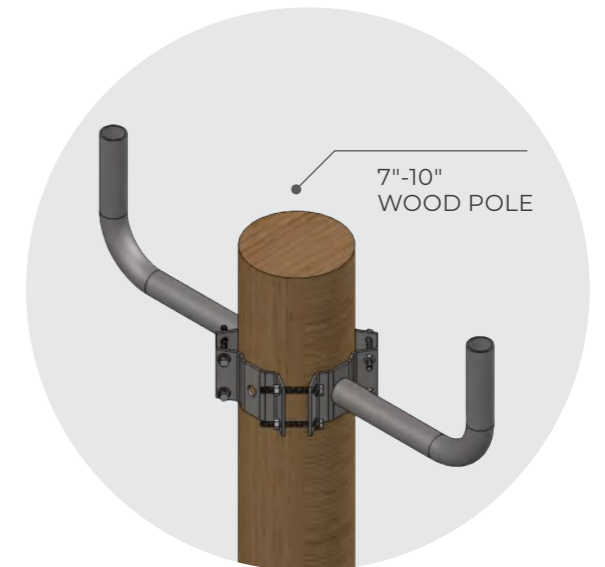

Line Drawings