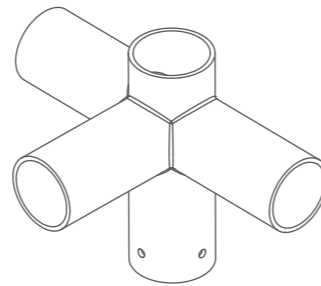

YR-SPOKE-3-120-RND-S