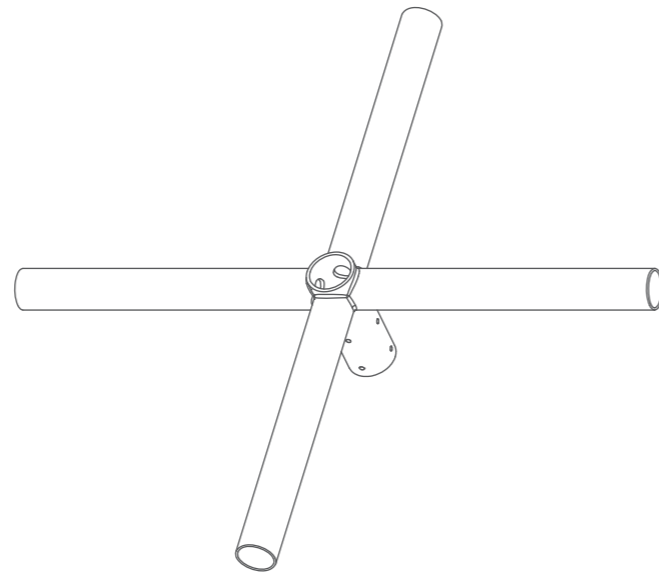

Line Drawings

YR-SPOKE-2-180-RND-L

YR-SPOKE-2-90-RND-L

YR-SPOKE-3-90-RND-L

YR-SPOKE-4-90-RND-L

Bullhorn Adapter

Contractor Essentials
LIGHT MORE, PAY LESS
 BY LIGHT BULB SURPLUS

Model	Fits (Base)	Install	Production Methods	Finish
YR-BH-2-180-RND	Fits 2-3/8" round pole	∅60mm(2.36")	Weld ones	Bronze/Black/Custom Color
YR-BH-3-120-RND	Fits 2-3/8" round pole	∅60mm(2.36")	Weld ones	Bronze/Black/Custom Color
YR-BH-4-90-RND	Fits 2-3/8" round pole	∅60mm(2.36")	Weld ones	Bronze/Black/Custom Color
YR-BH-3-180-RND	Fits 2-3/8" round pole	∅60mm(2.36")	Weld ones	Bronze/Black/Custom Color