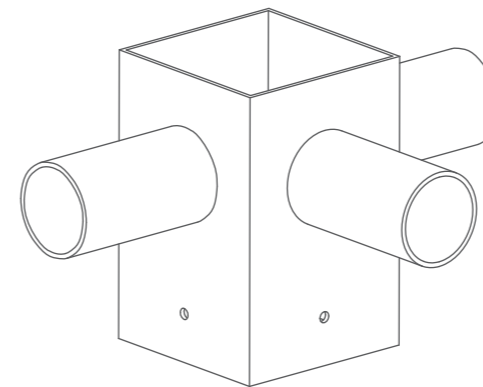

Line Drawings

Spoke Bracket (Square)

Features:

- Galvanized
- Corrosion resistant powder coating

YR-SPOKE-2-180-SQ-S

YR-SPOKE-2-90-SQ-S

YR-SPOKE-3-90-SQ-S

YR-SPOKE-4-90-SQ-S