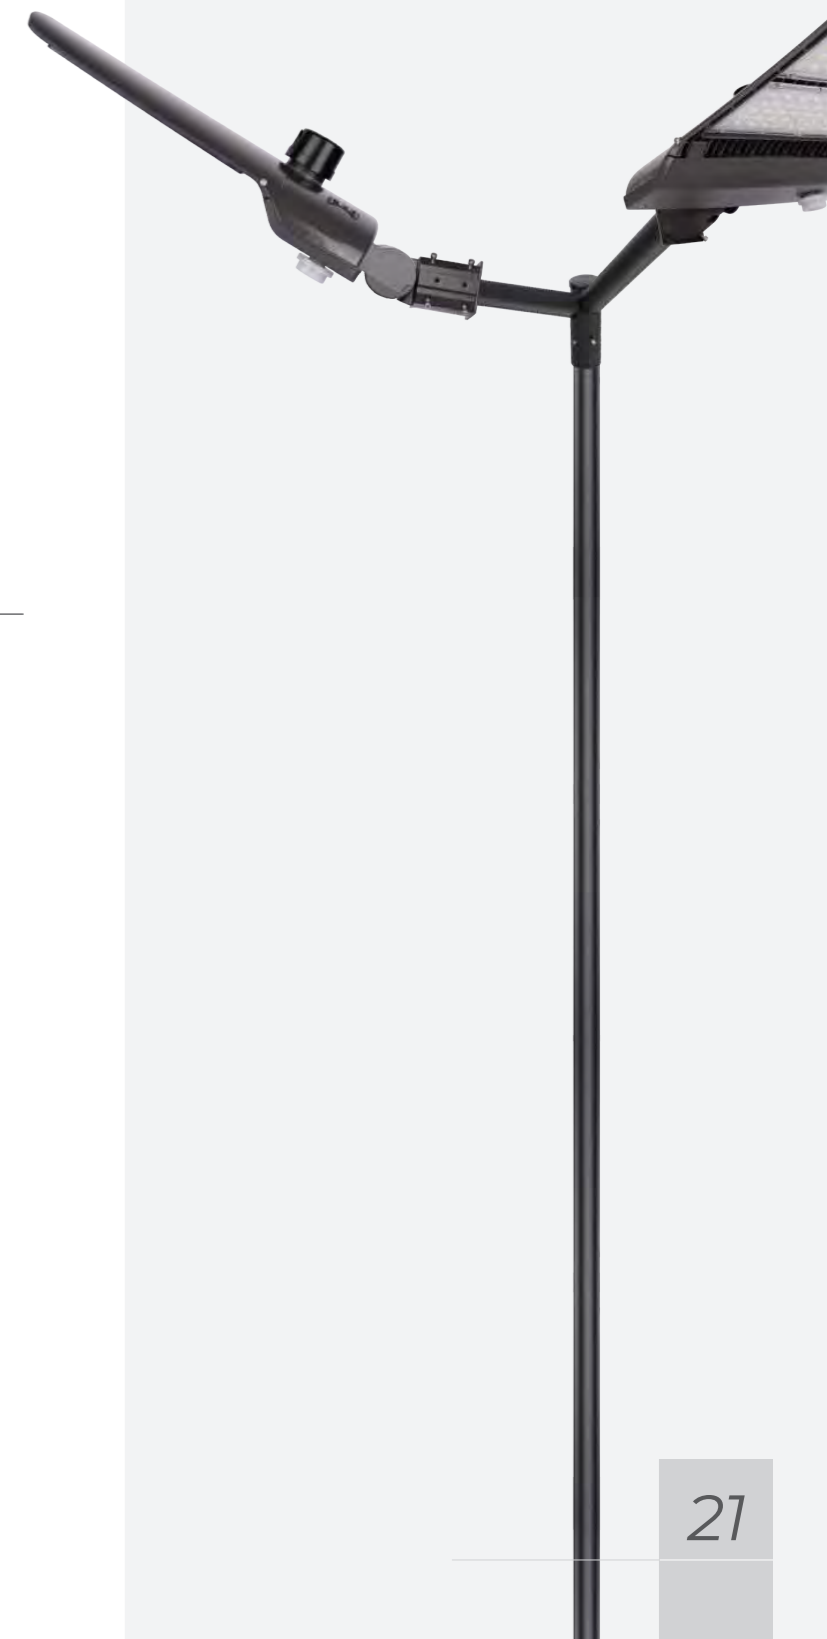

Contractor Essentials
LIGHT MORE, PAY LESS
BY LIGHT BULB SURPLUS

Spoke Bracket (Long)

Features:

- Galvanized
- Corrosion resistant powder coating