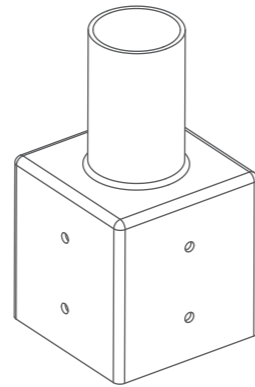

YR-TENON-4IN-SQ-ST