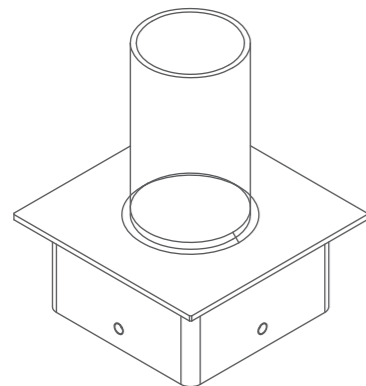

YR-TENON-5IN-SQ-ST