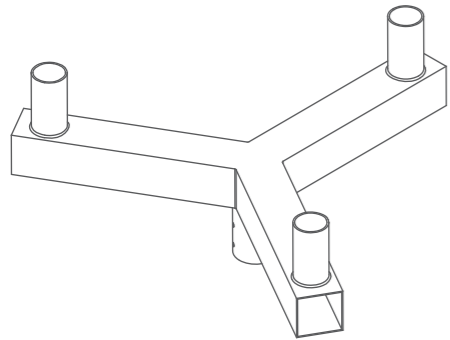

YR-BH-T-3-120-RND