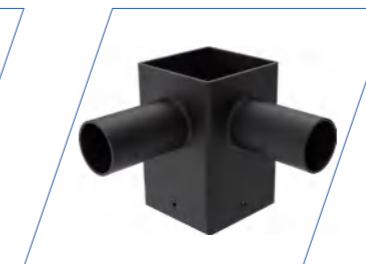

YR-SPOKE-4-90-RND-S

Spoke Bracket (Short)

Features:

- Galvanized
- Corrosion resistant powder coating

Product Parameters

Model	Fits (Base)	Install	Production Methods	Finish
YR-SPOKE-2-90-RND-S	Fits 2-3/8" round pole	∅60mm(2.36")	Weld ones	Bronze/Black/Custom Color
YR-SPOKE-2-180-RND-S	Fits 2-3/8" round pole	∅60mm(2.36")	Weld ones	Bronze/Black/Custom Color
YR-SPOKE-3-120-RND-S	Fits 2-3/8" round pole	∅60mm(2.36")	Weld ones	Bronze/Black/Custom Color
YR-SPOKE-3-90-RND-S	Fits 2-3/8" round pole	∅60mm(2.36")	Weld ones	Bronze/Black/Custom Color
YR-SPOKE-4-90-RND-S	Fits 2-3/8" round pole	∅60mm(2.36")	Weld ones	Bronze/Black/Custom Color

Line Drawings

YR-SPOKE-2-90-RND-S

YR-SPOKE-2-180-RND-S

YR-SPOKE-3-120-RND-S

YR-SPOKE-3-90-RND-S

YR-SPOKE-4-90-RND-S

Spoke Bracket (Square)

Contractor Essentials
LIGHT MORE, PAY LESS
 BY LIGHT BULB SURPLUS

Model	Fits (Base)	Install	Production Methods	Finish
YR-SPOKE-2-180-SQ-S	Fits 4" square pole	∅60mm(2.36")	Weld ones	Bronze/Black/Custom Color
YR-SPOKE-2-90-SQ-S	Fits 4" square pole	∅60mm(2.36")	Weld ones	Bronze/Black/Custom Color
YR-SPOKE-3-90-SQ-S	Fits 4" square pole	∅60mm(2.36")	Weld ones	Bronze/Black/Custom Color
YR-SPOKE-4-90-SQ-S	Fits 4" square pole	∅60mm(2.36")	Weld ones	Bronze/Black/Custom Color