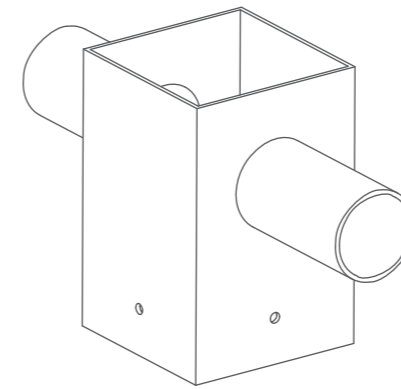

Line Drawings

YR-SPOKE-2-90-RND-S

YR-SPOKE-2-180-RND-S

YR-SPOKE-3-120-RND-S

YR-SPOKE-3-90-RND-S

YR-SPOKE-4-90-RND-S

Spoke Bracket (Square)

Contractor Essentials
LIGHT MORE, PAY LESS
 BY LIGHT BULB SURPLUS

Model	Fits (Base)	Install	Production Methods	Finish
YR-SPOKE-2-180-SQ-S	Fits 4" square pole	∅60mm(2.36")	Weld ones	Bronze/Black/Custom Color
YR-SPOKE-2-90-SQ-S	Fits 4" square pole	∅60mm(2.36")	Weld ones	Bronze/Black/Custom Color
YR-SPOKE-3-90-SQ-S	Fits 4" square pole	∅60mm(2.36")	Weld ones	Bronze/Black/Custom Color
YR-SPOKE-4-90-SQ-S	Fits 4" square pole	∅60mm(2.36")	Weld ones	Bronze/Black/Custom Color

Line Drawings

Spoke Bracket (Square)

Features:

- Galvanized
- Corrosion resistant powder coating

YR-SPOKE-2-180-SQ-S

YR-SPOKE-2-90-SQ-S

YR-SPOKE-3-90-SQ-S

YR-SPOKE-4-90-SQ-S