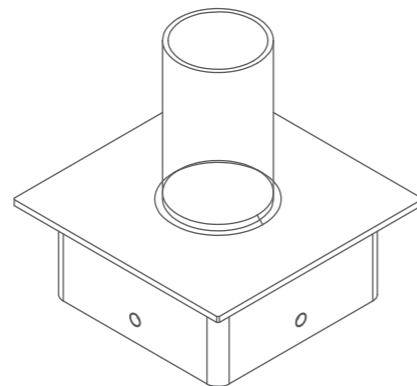

Line Drawings

YR-TENON-3IN-SQ-ST

YR-TENON-4IN-SQ-ST

YR-TENON-5IN-SQ-ST

YR-TENON-6IN-SQ-ST

Square Tenon Reducer (Outside)

Features:

- Galvanized
- Corrosion resistant powder coating

PRODUCTS |

Product Parameters

Model	Fits (Base)	Install	Production Methods	Finish
YR-TENON-3IN-SQ-ST	Fits 3" square pole	∅60mm(2.36")	Weld ones	Bronze/Black/Custom Color
YR-TENON-4IN-SQ-ST	Fits 4" square pole	∅60mm(2.36")	Weld ones	Bronze/Black/Custom Color
YR-TENON-5IN-SQ-ST	Fits 5" square pole	∅60mm(2.36")	Weld ones	Bronze/Black/Custom Color
YR-TENON-6IN-SQ-ST	Fits 6" square pole	∅60mm(2.36")	Weld ones	Bronze/Black/Custom Color