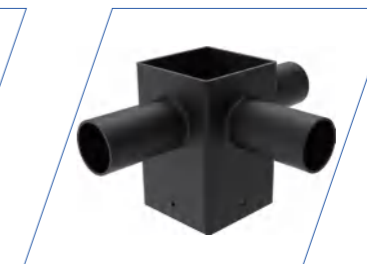

YR-SPOKE-4-90-RND-S

Spoke Bracket (Short)

Features:

- Galvanized
- Corrosion resistant powder coating

Product Parameters

Model	Fits (Base)	Install	Production Methods	Finish
YR-SPOKE-2-90-RND-S	Fits 2-3/8" round pole	∅60mm(2.36")	Weld ones	Bronze/Black/Custom Color
YR-SPOKE-2-180-RND-S	Fits 2-3/8" round pole	∅60mm(2.36")	Weld ones	Bronze/Black/Custom Color
YR-SPOKE-3-120-RND-S	Fits 2-3/8" round pole	∅60mm(2.36")	Weld ones	Bronze/Black/Custom Color
YR-SPOKE-3-90-RND-S	Fits 2-3/8" round pole	∅60mm(2.36")	Weld ones	Bronze/Black/Custom Color
YR-SPOKE-4-90-RND-S	Fits 2-3/8" round pole	∅60mm(2.36")	Weld ones	Bronze/Black/Custom Color

Line Drawings

YR-SPOKE-2-90-RND-S

YR-SPOKE-2-180-RND-S

YR-SPOKE-3-120-RND-S

YR-SPOKE-3-90-RND-S

YR-SPOKE-4-90-RND-S

Spoke Bracket (Square)

Contractor Essentials
LIGHT MORE, PAY LESS
 BY LIGHT BULB SURPLUS

Model	Fits (Base)	Install	Production Methods	Finish
YR-SPOKE-2-180-SQ-S	Fits 4" square pole	∅60mm(2.36")	Weld ones	Bronze/Black/Custom Color
YR-SPOKE-2-90-SQ-S	Fits 4" square pole	∅60mm(2.36")	Weld ones	Bronze/Black/Custom Color
YR-SPOKE-3-90-SQ-S	Fits 4" square pole	∅60mm(2.36")	Weld ones	Bronze/Black/Custom Color
YR-SPOKE-4-90-SQ-S	Fits 4" square pole	∅60mm(2.36")	Weld ones	Bronze/Black/Custom Color