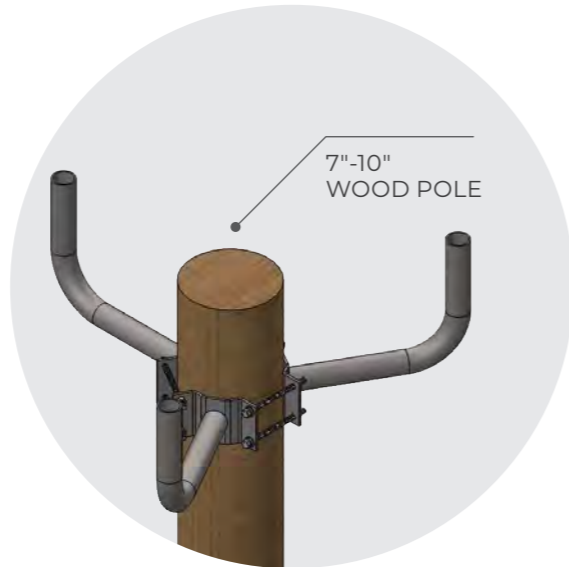

Line Drawings

YR-BH-T-3-180-RND

YR-BH-T-4-180-RND

Contractor Essentials
 LIGHT MORE, PAY LESS
 BY LIGHT BULB SURPLUS

Contractor Essentials
 LIGHT MORE, PAY LESS
 BY LIGHT BULB SURPLUS

Contractor Essentials
LIGHT MORE, PAY LESS
 BY LIGHT BULB SURPLUS

Wood Pole Bracket

Features:

- Galvanized
- Corrosion resistant powder coating
- Compact size & lower freight cost

Model	Fits (Base)	Install	Production Methods	Finish
YR-WAB2-1-RND	Fits 7"-10" round pole	∅60mm(2.36")	Weld ones	Bronze/Black/Custom Color
YR-WAB2-2-180-RND	Fits 7"-10" round pole	∅60mm(2.36")	Weld ones	Bronze/Black/Custom Color
YR-WAB2-3-120-RND	Fits 7"-10" round pole	∅60mm(2.36")	Weld ones	Bronze/Black/Custom Color
YR-WAB2-3-90-RND	Fits 7"-10" round pole	∅60mm(2.36")	Weld ones	Bronze/Black/Custom Color
YR-WAB2-4-90-RND	Fits 7"-10" round pole	∅60mm(2.36")	Weld ones	Bronze/Black/Custom Color

Line Drawings

YR-WAB2-3-120-RND

YR-WAB2-3-90-RND

YR-WAB2-4-90-RND

Installation Case