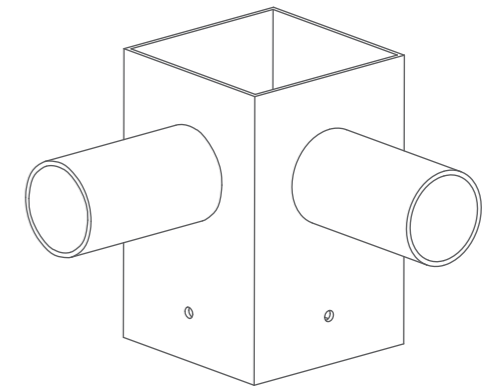

Line Drawings

Spoke Bracket (Square)

Features:

- Galvanized
- Corrosion resistant powder coating

YR-SPOKE-2-180-SQ-S

YR-SPOKE-2-90-SQ-S

YR-SPOKE-3-90-SQ-S

YR-SPOKE-4-90-SQ-S