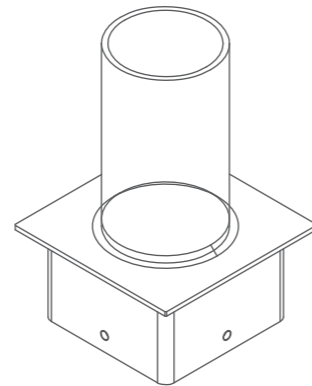

YR-TENON-4IN-SQ-ST