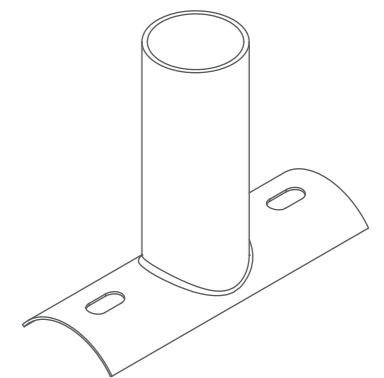

YR-SFT-WM

YR-SFT-FLAT-L

YR-SFT-RND

YR-WMT-90

Contractor Essentials
LIGHT MORE, PAY LESS
 BY LIGHT BULB SURPLUS

Model	Fits (Base)	Install	Production Methods	Finish
YR-SFT-FLAT-S	Side Tenon for Square Pole	∅60mm(2.36")	Weld ones	Bronze/Black/Custom Color
YR-SFT-FLAT-L	Side Tenon for Square Pole	∅60mm(2.36")	Weld ones	Bronze/Black/Custom Color
YR-SFT-RND	Side Tenon for Round Pole	∅60mm(2.36")	Weld ones	Bronze/Black/Custom Color
YR-WMT-90	L Shape Right Angle bracket	∅60mm(2.36")	Weld ones	Bronze/Black/Custom Color
YR-SFT-WM	Side Tenon for Wall Mount	∅60mm(2.36")	Weld ones	Bronze/Black/Custom Color

Side Tenon

Features:

- Galvanized
- Corrosion resistant powder coating

Line Drawings

YR-SFT-FLAT-S

YR-SFT-FLAT-L

YR-SFT-RND

YR-WMT-90