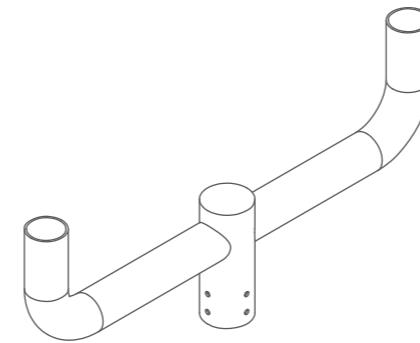

Line Drawings

YR-SPOKE-2-180-RND-L

YR-SPOKE-2-90-RND-L

YR-SPOKE-3-90-RND-L

YR-SPOKE-4-90-RND-L

Bullhorn Adapter

Contractor Essentials
LIGHT MORE, PAY LESS
 BY LIGHT BULB SURPLUS

Model	Fits (Base)	Install	Production Methods	Finish
YR-BH-2-180-RND	Fits 2-3/8" round pole	∅60mm(2.36")	Weld ones	Bronze/Black/Custom Color
YR-BH-3-120-RND	Fits 2-3/8" round pole	∅60mm(2.36")	Weld ones	Bronze/Black/Custom Color
YR-BH-4-90-RND	Fits 2-3/8" round pole	∅60mm(2.36")	Weld ones	Bronze/Black/Custom Color
YR-BH-3-180-RND	Fits 2-3/8" round pole	∅60mm(2.36")	Weld ones	Bronze/Black/Custom Color

Bullhorn Adapter

Features:

- Galvanized
- Corrosion resistant powder coating

Line Drawings

YR-BH-2-180-RND

YR-BH-3-120-RND

YR-BH-4-90-RND

YR-BH-3-180-RND