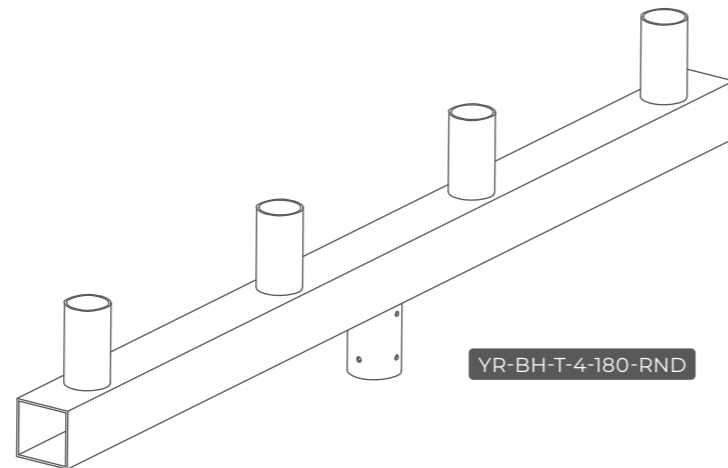

YR-BH-T-4-180-RND