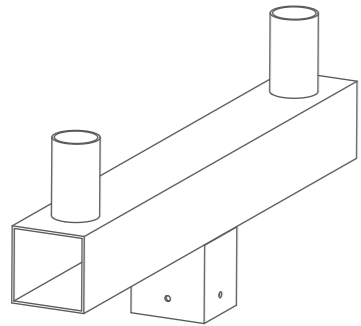

Bullhorn Adapter

Features:

- Galvanized
- Corrosion resistant powder coating

Line Drawings

YR-BH-2-180-RND

YR-BH-3-120-RND

YR-BH-4-90-RND

YR-BH-3-180-RND

Contractor Essentials
LIGHT MORE, PAY LESS
BY LIGHT BULB SURPLUS

Low Profile Bullhorn with Tenons

Features:

- Galvanized
- Corrosion resistant powder coating

Low Profile Bullhorn with Tenons

Model	Fits (Base)	Install	Production Methods	Finish
YR-BH-T-2-180-SQ	Fits TA 4" SQUARE	∅60mm(2.36")	Weld ones	Bronze/Black/Custom Color
YR-BH-T-2-180-RND	Fits 2-3/8" round pole	∅60mm(2.36")	Weld ones	Bronze/Black/Custom Color
YR-BH-T-3-120-RND	Fits 2-3/8" round pole	∅60mm(2.36")	Weld ones	Bronze/Black/Custom Color
YR-BH-T-4-90-RND	Fits 2-3/8" round pole	∅60mm(2.36")	Weld ones	Bronze/Black/Custom Color

Line Drawings

YR-BH-T-2-180-SQ

YR-BH-T-2-180-RND

YR-BH-T-3-120-RND

YR-BH-T-4-90-RND

Low Profile Bullhorn Inline

Features:

- Galvanized
- Corrosion resistant powder coating