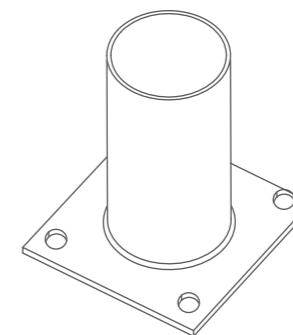

YR-SFT-WM

YR-SFT-FLAT-L

YR-SFT-RND

YR-WMT-90

Contractor Essentials
LIGHT MORE, PAY LESS
 BY LIGHT BULB SURPLUS

Model	Fits (Base)	Install	Production Methods	Finish
YR-SFT-FLAT-S	Side Tenon for Square Pole	∅60mm(2.36")	Weld ones	Bronze/Black/Custom Color
YR-SFT-FLAT-L	Side Tenon for Square Pole	∅60mm(2.36")	Weld ones	Bronze/Black/Custom Color
YR-SFT-RND	Side Tenon for Round Pole	∅60mm(2.36")	Weld ones	Bronze/Black/Custom Color
YR-WMT-90	L Shape Right Angle bracket	∅60mm(2.36")	Weld ones	Bronze/Black/Custom Color
YR-SFT-WM	Side Tenon for Wall Mount	∅60mm(2.36")	Weld ones	Bronze/Black/Custom Color

Side Tenon

Features:

- Galvanized
- Corrosion resistant powder coating

Line Drawings

YR-SFT-FLAT-S

YR-SFT-FLAT-L

YR-SFT-RND

YR-WMT-90