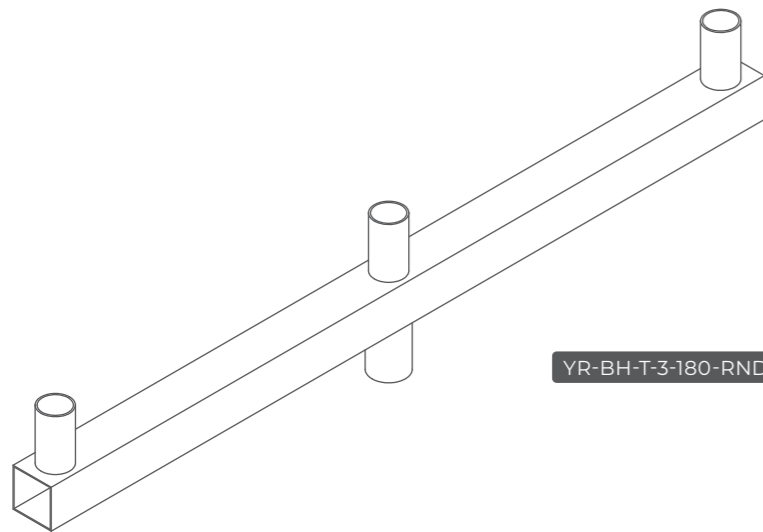

Product Parameters

Model	Fits (Base)	Install	Production Methods	Finish
YR-BH-T-3-180-RND	Fits 2-3/8" round pole	∅60mm(2.36")	Weld ones	Bronze/Black/Custom Color
YR-BH-T-4-180-RND	Fits 2-3/8" round pole	∅60mm(2.36")	Weld ones	Bronze/Black/Custom Color

Line Drawings

YR-BH-T-3-180-RND