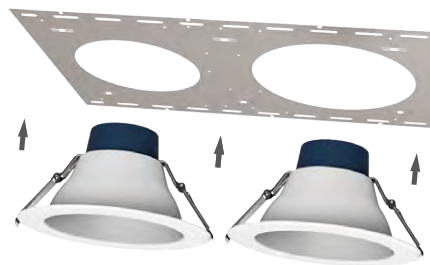

New Construction
Plate for Stud/Joist Ceilings