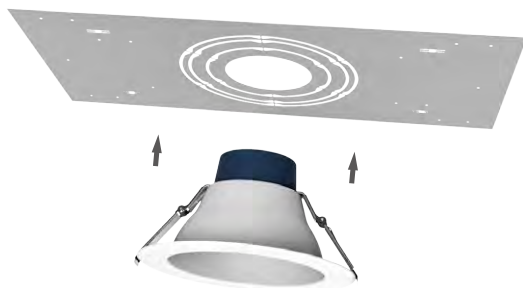

MOUNTING(Accessories need to purchased separately)

New Construction or Remodel
Plate for T-grid Ceilings