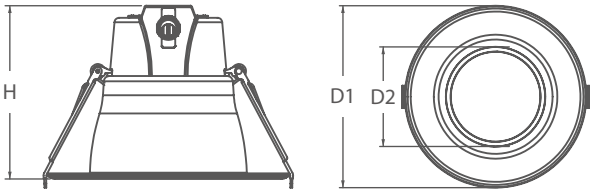

Selectable CCT

Selectable Lumens

Three position sliding switch
3000K / 3500K / 4000K

Three position sliding switch
500lm / 700lm / 1000lm

SPECIFICATION

TYPE	WSD-4CDL5812W27-33540K	WSD-6CDL71018W27-33540K	WSD-8CDL101522W27-33540K	WSD-9.5CDL202532W27-33540K
WATTAGE	5.5W/8W/12W	7W/10W/18W	10W/15W/22W	20W/25W/32W
LUMEN	480 lm/709 lm/1028 lm	756 lm/1062 lm/1606 lm	1067 lm/1560 lm/2073 lm	2172 lm/2643 lm/3200 lm
EFFICACY	> 90 lm/W	> 100 lm/W	> 100 lm/W	> 100 lm/W
SIZE	4 inch	6 inch	8 inch	9.5 inch
CCT	3000K,3500K,4000K			
POWER FACTOR	> 0.9			
CRI	> 90			
INPUT VOLTAGE	AC120-277V			
LIGHTING ANGLE	90			
FACTORY SETTINGS	12W & 3000K	18W & 3000K	22W & 3000K	32W & 3000K
LED TYPE	2835			
CERTIFICATE	UL,Energy Star, ja8			
LIFE TIME	50000 hours			
WARRANTY	5 year limited			

LED COMMERCIAL DOWNLIGHT

Wattages:(4")5.5W/8W/12W;(6")7W/10W/18W;(8")10W/15W/22W;(9.5")20W/25W/32W

DIMENSION

	H	D1	D2
4 inch	108 mm(4.25 inch)	Φ151 mm(Φ3.85 inch)	Φ98 mm(Φ3.85 inch)
6 inch	130 mm(5.12 inch)	Φ210 mm(Φ8.27 inch)	Φ152 mm(Φ5.98 inch)
8 inch	148 mm(5.82 inch)	Φ260 mm(Φ10.23 inch)	Φ188 mm(Φ7.40 inch)
9.5 inch	162 mm(6.37 inch)	Φ292 mm(Φ11.49 inch)	Φ217 mm(Φ8.54 inch)