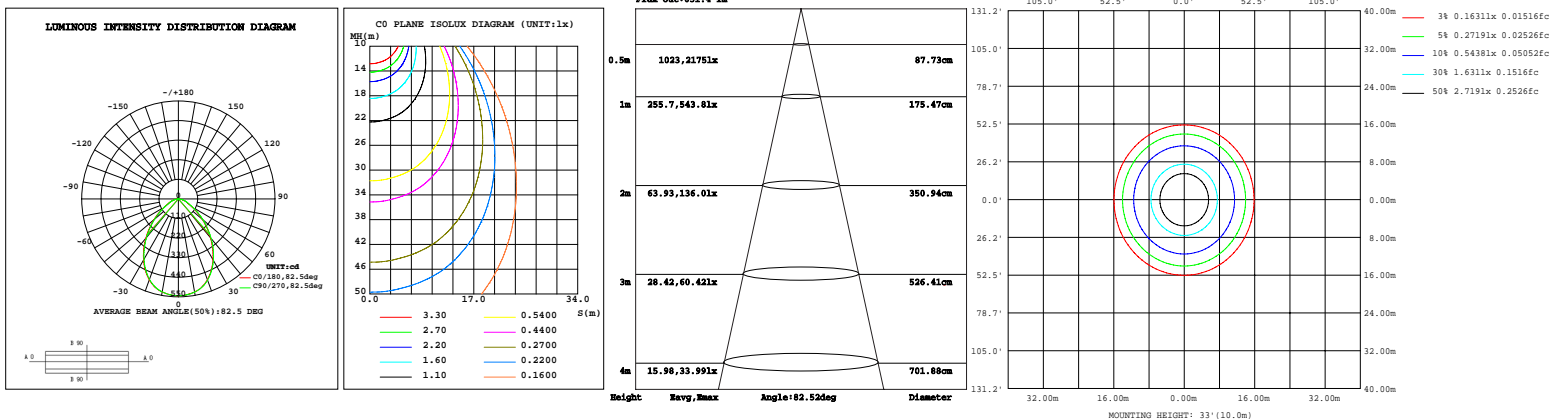

LED COMMERCIAL DOWNLIGHT

Wattages:(4")5.5W/8W/12W;(6")7W/10W/18W;(8")10W/15W/22W;(9.5")20W/25W/32W

ORDERING INFORMATION

EXAMPLE:

WSD-4CDL5812W27-33540K-JA8-W

WSD	4	CDL	5812W	27	33540K	JA8	W
Brand	SIZE	PRODUCT	POWER	VOLTAGE	CCT	CERTIFICATE	FINISH
LBS LED INC	4 (4inch) 6 (6inch) 8 (8inch) 9.5 (9.5inch)	LED COMMERCIAL DOWNLIGHT	5812 (5.5W/8W/12W) 71018 (7W/10W/18W) 101522 (10W/15W/22W) 202532 (20W/25W/32W)	27 AC120-277V	33540K 3000K/3500K 4000K	JA8 (JA8 Certification)	W - (White)

PHOTOMETRICS

For complete IES files, please visit our website.

WSD-4CDL5812W27-33540K(12W&4000K)