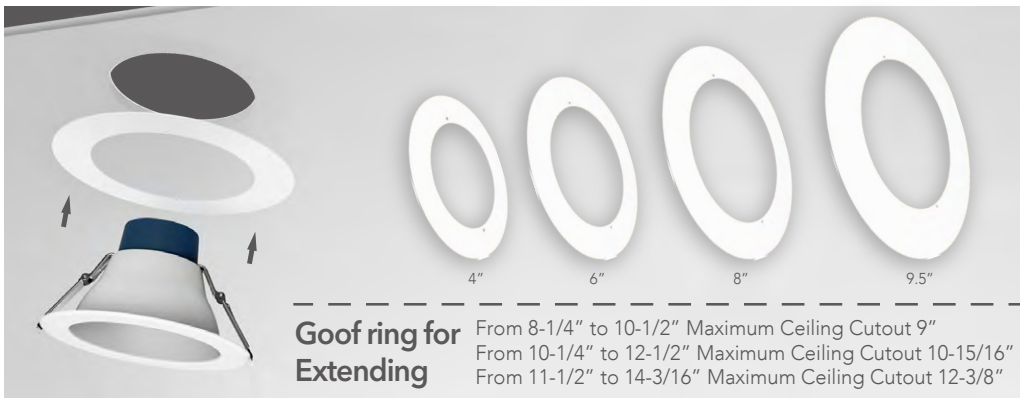

MOUNTING(Accessories need to purchased separately)

New Construction or Remodel
Plate for T-grid Ceilings