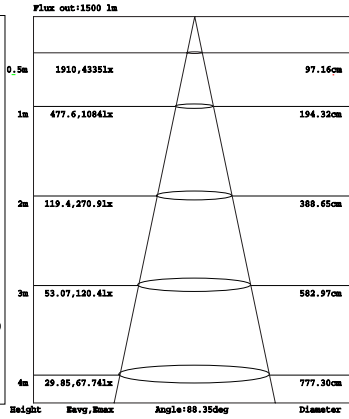

LED COMMERCIAL DOWNLIGHT

Wattages:(4")5.5W/8W/12W;(6")7W/10W/18W;(8")10W/15W/22W;(9.5")20W/25W/32W

PHOTOMETRICS

For complete IES files, please visit our website.

WSD-8CDL101522W27-33540K(22W&4000K)