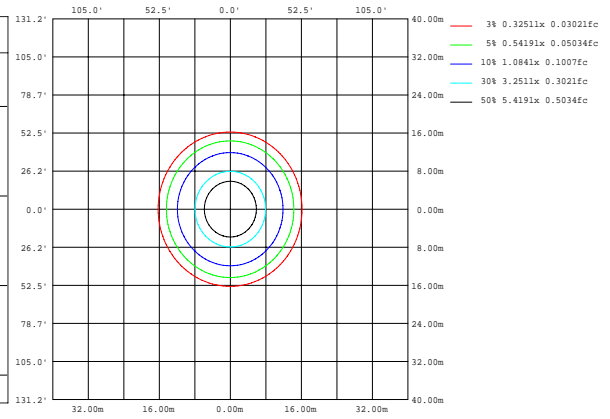

LED COMMERCIAL DOWNLIGHT

Wattages:(4")5.5W/8W/12W;(6")7W/10W/18W;(8")10W/15W/22W;(9.5")20W/25W/32W

PHOTOMETRICS

For complete IES files, please visit our website.

WSD-8CDL101522W27-33540K(22W&4000K)