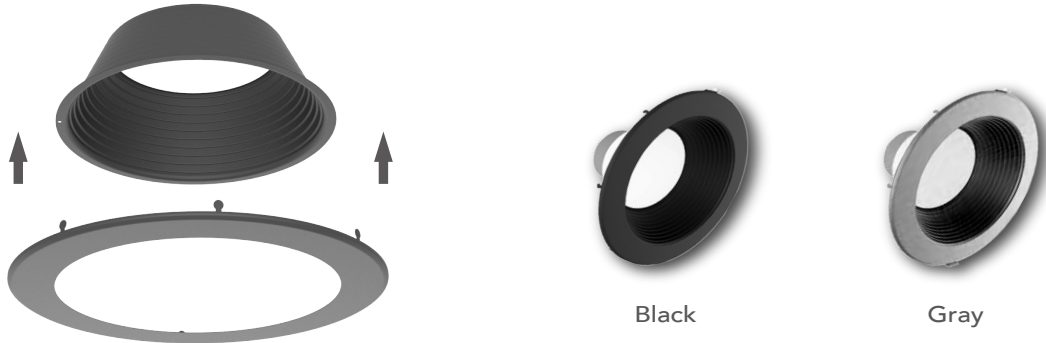

LED COMMERCIAL DOWNLIGHT

Wattages:(4")5.5W/8W/12W;(6")7W/10W/18W;(8")10W/15W/22W;(9.5")20W/25W/32W

TRIM & BAFFLE(SOLD SEPARATELY)

The color of Trim & Baffle can be customized

Suitable and fit for different installation situations; Besides this, step-designed baffle make product free of glare.

ACCESSORIES (ACCESSORIES NEED TO PURCHASED SEPARATELY)