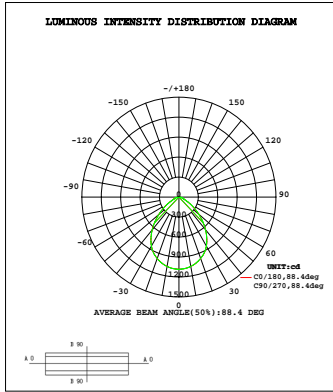

LED COMMERCIAL DOWNLIGHT

Wattages:(4")5.5W/8W/12W;(6")7W/10W/18W;(8")10W/15W/22W;(9.5")20W/25W/32W

PHOTOMETRICS

For complete IES files, please visit our website.

WSD-8CDL101522W27-33540K(22W&4000K)