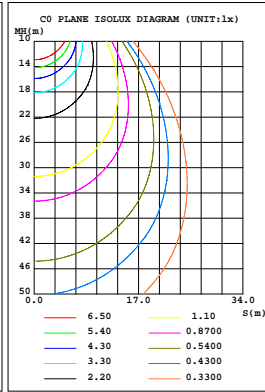

LED COMMERCIAL DOWNLIGHT

Wattages:(4")5.5W/8W/12W;(6")7W/10W/18W;(8")10W/15W/22W;(9.5")20W/25W/32W

PHOTOMETRICS

For complete IES files, please visit our website.

WSD-8CDL101522W27-33540K(22W&4000K)