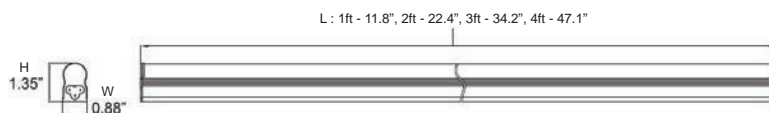

T5-EC

12" T5 Power Connector

Clip

Plastic Anchor 2pcs

Self-tapping Screw 2 pcs

Product Compliance & Certifications:

- ETL
- DLC

Dimensions