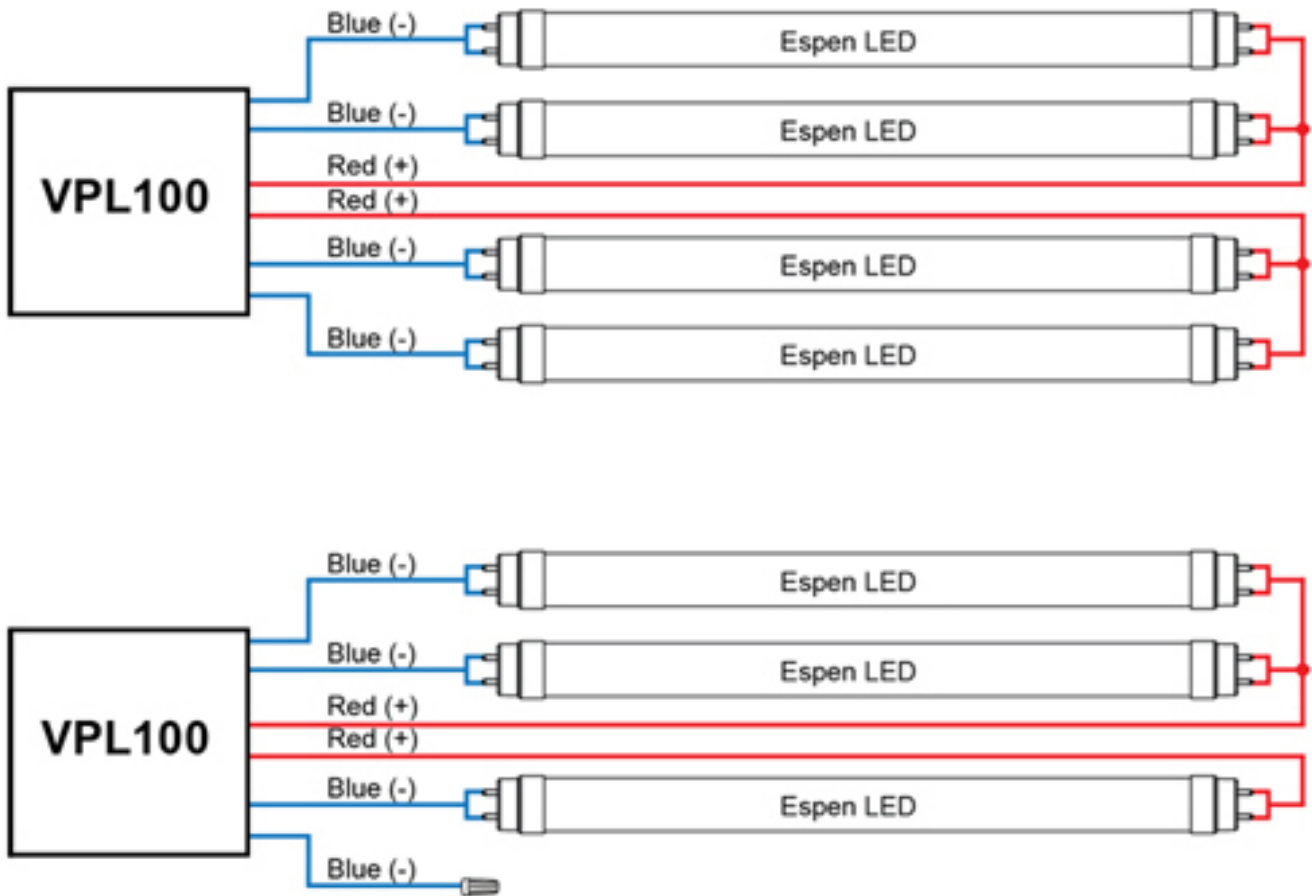

Dlc Information

Order Code	Lamp Input Current	DLC Product ID	DLC Product Model	DLC Version
L48T5/850/24G-XT	250mA	N/A	N/A	N/A
L48T5/850/24G-XT	360mA	P1AYUVRB	L48T5/850/24G-XT N	5
L48T5/850/24G-XT	500mA	P54XFHD8	L48T5/850/24G-XT H	5

Specification data is based on tests performed in a controlled environment and represents relative performance. Actual performance can vary depending on operating conditions. Application and performance data subject to change without notice. All specifications are nominal unless noted otherwise.