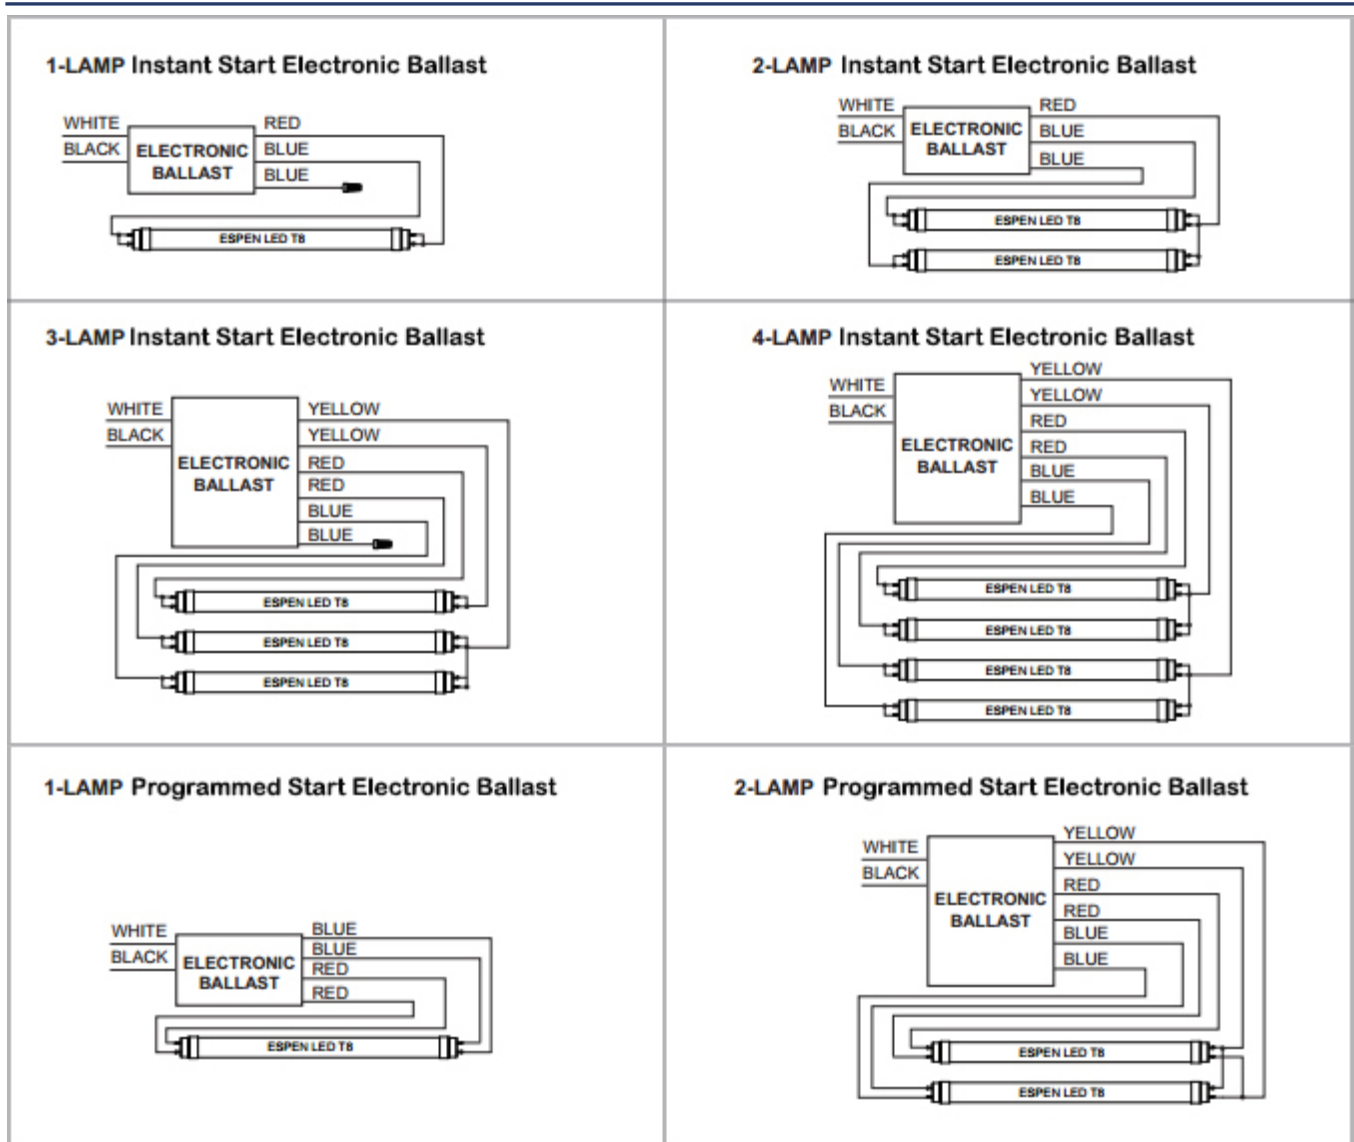

Dlc Information

Order Code	DLC Product ID	DLC Product Model	DLC Version
L48T8/830/14G-EB	P4YHTK3V	L48T8/830/14G-EB (-aa)	5.1
L48T8/835/14G-EB	P2K7FYDA	L48T8/835/14G-EB (-aa)	5.1
L48T8/840/14G-EB	P2FDVI53	L48T8/840/14G-EB (-aa)	5.1
L48T8/850/14G-EB	PKBW0JV1	L48T8/850/14G-EB (-aa)	5.1

* Please refer to "Ballast Compatibility List" for compatible battery backup and/or emergency ballasts.

* Please refer to "Ballast Compatibility List" on Related Downloads.

Specification data is based on tests performed in a controlled environment and represents relative performance. Actual performance can vary depending on operating conditions. Application and performance data subject to change without notice. All specifications are nominal unless noted otherwise.