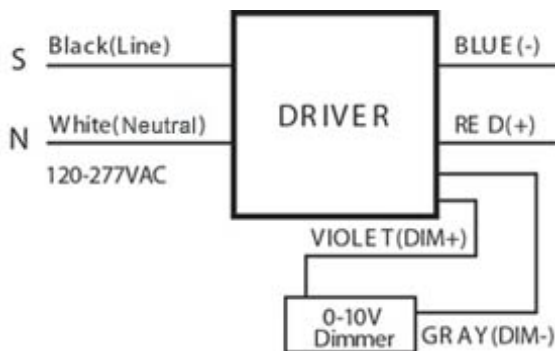

Specification Data

Model No.	Watts (W)	Lumens (lm)	CCT	Efficacy (lm/W)	Input Voltage (Vac)	Dimming	Life (L70) hours	THD	CRI	Power Factor
VEKT2X2H-835	23	2875	3500	125	120-277	0-10V	>100,000	<20%	>80	0.9
VEKT2X2H-840	23	2875	4000	125	120-277	0-10V	>100,000	<20%	>80	0.9
VEKT2X2H-850	23	2875	5000	125	120-277	0-10V	>100,000	<20%	>80	0.9

Order Information

Family Series	Dimension	CRI	Color Temperature	Options
VEKT	2X2H - 2X2 2X4L - 2X4 1X4L - 1X4	8 - CRI>80	35 - 3500K 40 - 4000K 50 - 5000K	EM - 10W(~1250lm) Emergency Battery Backup OCC - Bi-Level Occupancy Sensor (Microwave)

Dimensions

Length	Width	Height
1.78 ft	1.85 ft	2.76 in

Wiring Diagram

Dlc Information

Order Code	DLC Product ID	DLC Product Model	DLC Version
VEKT2X2H-835	PLUAQXD4S095	VEKT2X2H-835 SS	5
VEKT2X2H-840	PL5IMVYS2W9D	VEKT2X2H-840 SS	5
VEKT2X2H-850	PLB2KLLM8KL0	VEKT2X2H-850 SS	5