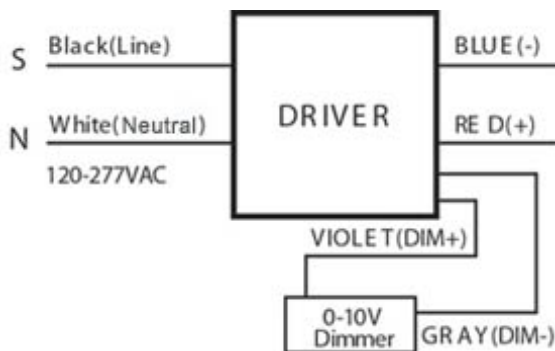

Specification Data

Model No.	Watts (W)	Lumens (lm)	CCT	Efficacy (lm/W)	Input Voltage (Vac)	Dimming	Life (L70) hours	THD	CRI	Power Factor
VEKT2X4L-835	36	4500	3500	125	120-277	0-10V	>100,000	<20%	>80	0.9
VEKT2X4L-840	36	4500	4000	125	120-277	0-10V	>100,000	<20%	>80	0.9
VEKT2X4L-850	36	4500	5000	125	120-277	0-10V	>100,000	<20%	>80	0.9

Order Information

Family Series	Dimension	CRI	Color Temperature	Options
VEKT	2X2H - 2X2 2X4L - 2X4 1X4L - 1X4	8 - CRI>80	35 - 3500K 40 - 4000K 50 - 5000K	EM - 10W(~1250lm) Emergency Battery Backup OCC - Bi-Level Occupancy Sensor (Microwave)

Dimensions

Length	Width	Height
3.79 ft	1.85 ft	2.40 in

Wiring Diagram

Dlc Information

Order Code	DLC Product ID	DLC Product Model	DLC Version
VEKT2X4L-835	PLC35MF60Z4K	VEKT2X4L-835 SS	5
VEKT2X4L-840	PL5LYNQ1JTMZ	VEKT2X4L-840 SS	5
VEKT2X4L-850	PL0PYY9WG0QW	VEKT2X4L-850 SS	5