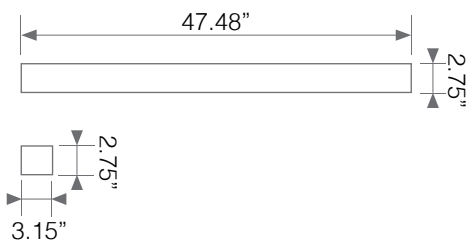

### Electrical Specifications

	Lumen Output	Input Power	Input Voltage	Luminous Efficacy	CCT	Estimated Yearly Cost
Total	6500 lm	50 W	AC120-277V	130 lm/W	3000K / 4000K 5000K	\$ 6.02
Up Light	1950 lm					
Down Light	4550 lm					

### Mechanical Specifications

Rating	Operational Temperature	Inner Box QTY.	Master Box QTY.	Dimensions(in.)	UPC Code
Damp Rated	10°F - 170°F	1 pc	4 pcs	47.48"(W) x 2.75"(H) x 3.15"(D) <b>78.74"(Wire Connector)</b>	811174034803

### Product Dimensions