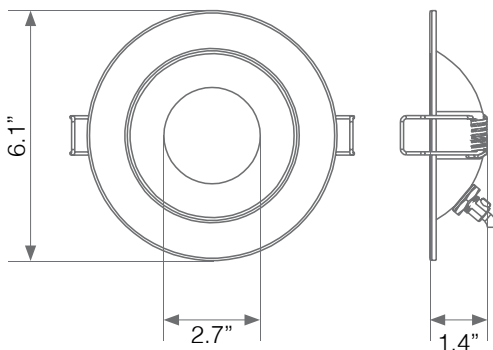

## Electrical Specifications

Model No.	Input Power	Input Voltage	Lumen Output	Beam Angle	Center Beam	CCT
DLC6G-13W105se	13 W	120 V	1000 lm	45°	N/A	2700 /3000 /3500 4000 /5000K

CRI	Luminous Efficacy	Power Factor	Input Current	Base	Lamp Lifespan	Estimated Yearly Cost
90+	77 lm/W	0.9	0.111 A	Junction Box	50,000 Hrs.	\$ 1.56

## Mechanical Specifications

Rating	Operational Temperature	Inner Box QTY.	Master Box QTY.	Dimensions(in.)	UPC Code
Wet Rated	-4°F - 104°F	1 pc	24 pcs	6.1"(Ø) x 1.4"(H)	811174037125

## Product Dimensions