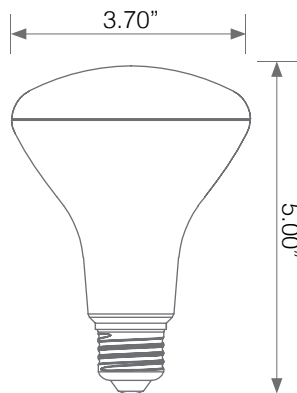

LED BR30 LAMP

Model No. EB30-9W5020cec

LED **EB30-9W5020cec** delivers superior brightness, valuable energy savings, long lasting performance and true color perception. This BR30 LED flood bulb is ideal for ambient lighting due to its uniform *Warm white light (2700K) and replaces conventional 65 Watt incandescent light bulbs. Enjoy features such as: instant on, dimming options, shatter resistance, mercury free, 90+CRI and damp rated.

65W

REPLACEMENT

9 Watts

Warm White

90+ CRI

Energy Efficient

Dimmable

Damp Rated

Electrical Specifications

Model No.	Input Power	Input Voltage	Lumen Output	Beam Angle	Center Beam	CCT
EB30-9W5020cec	9 W	120V	810 lm	120°	N/A	2700 K
CRI	Luminous Efficacy	Power Factor	Input Current	Base	Lamp Lifespan	Estimated Yearly Cost
90+	90 lm/W	0.9	0.09 A	E26	25,000 Hrs.	\$ 1.08

Mechanical Specifications

Rating	Operational Temperature	Inner Box QTY.	Master Box QTY.	Dimensions(in.)	UPC Code
Damp Rated	-4F - 104 F	1 pcs	20 pcs	3.70"(Ø) x 5.00"(H)	811174036999

Product Dimensions

Product Photometric Data