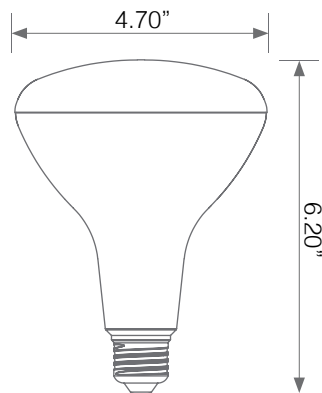

Energy Efficient

Dimmable

Damp Rated

Electrical Specifications

Model No.	Input Power	Input Voltage	Lumen Output	Beam Angle	Center Beam	CCT
EB40-11W5020cec	11 W	120V	1000 lm	110°	N/A	2700 K

CRI	Luminous Efficacy	Power Factor	Input Current	Base	Lamp Lifespan	Estimated Yearly Cost
90+	91 lm/W	0.9	0.1 A	E26	25,000 Hrs.	\$ 1.32

Mechanical Specifications

Rating	Operational Temperature	Inner Box QTY.	Master Box QTY.	Dimensions(in.)	UPC Code
Damp Rated	-4F - 104 F	1 pcs	10 pcs	4.70"(ø) x 6.20"(H)	811174034520

Product Dimensions

Product Photometric Data