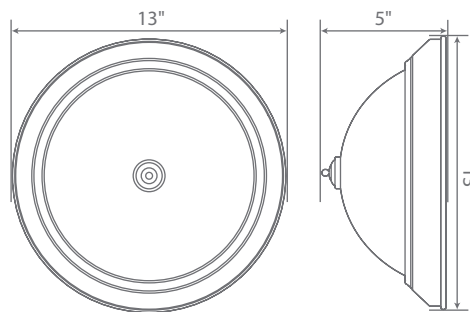

Product Dimensions