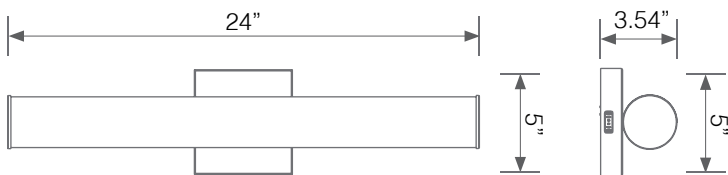

### Electrical Specifications

Model No.	Input Power	Input Voltage	Lumen Output	Beam Angle	Center Beam	CCT
EIN-VL22BK-2000e	24 W	120V/60Hz	1700 lm	150°	N/A	2700/3000/3500 4000/5000K

CRI	Luminous Efficacy	Power Factor	Input Current	Material	Lamp Lifespan	Estimated Yearly Cost
90+	79 lm/W	0.9	0.213 A	N/A	50,000 Hrs.	\$ 2.89

### Mechanical Specifications

Rating	Operational Temperature	Inner Box QTY.	Master Box QTY.	Dimensions(in.)	UPC Code
Damp Rated	-4°F - 104°F	1 pc	4 pcs	24"(W) x 3.54"(L) x 5"(H)	811174037163

### Product Dimensions