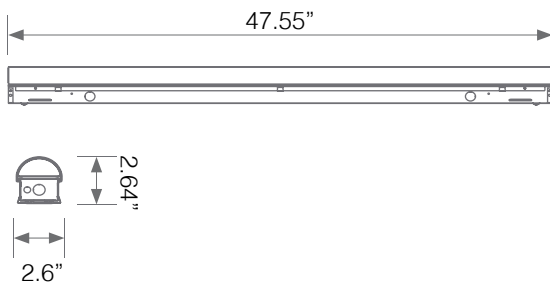

LED LINEAR FIXTURE

LINEAR STRIP LIGHT

Model No. ELS4-45W203W

LED ELS4-45W203sw has a color adjustable feature to choose 3500K, 4000K or 5000K. The strip light designed for seamless surface mounting applications. Combining a durable steel housing body and an average rated life of 50,000 hours, this strip light is designed for many years of reliable operation. Ideal for stairwells, hallways, restrooms, storage areas, closets, etc. This high-efficacy luminaire provides long-life and 3CCT selectable, as well as standard dimming option.

Electrical Specifications

Input Power	Equivalency	Lumen Output(3500K)	Lumen Output(4000K)	Lumen Output(5000K)	CCT	Estimated Yearly Cost
25 W	N/A	3225	3250	3260	3500/4000/5000K	\$ 3.29
38 W	N/A	4515	4550	4560	3500/4000/5000K	\$ 4.60
45 W	N/A	5805	5850	5870	3500/4000/5000K	\$ 5.90

Input Voltage	Luminous Efficacy	Beam Angle	CRI	Input Current	Base	Lamp Lifespan
120-277 V	130 lm/W	140°	80	0.17 - 0.39 A	N/A	50,000 Hrs.

Mechanical Specifications

Rating	Operational Temperature	Inner Box QTY.	Master Box QTY.	Dimensions(in.)	UPC Code
Wet Rated	-4°F - 176°F	1 pc	6 pcs.	47.55"(W) x 2.64"(H) x 2.6"(D)	811174037200

Product Dimensions

Product Photometric Data