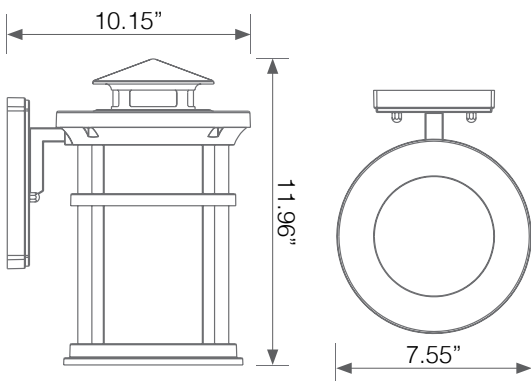

## Electrical Specifications

Model No.	Input Power	Input Voltage	Lumen Output	Beam Angle	Center Beam	CCT
EOL-WL11BRZ-1030e	11.5 W	120V/60Hz	1050 lm	110°	N/A	3000 K

CRI	Luminous Efficacy	Power Factor	Input Current	Base	Lamp Lifespan	Estimated Yearly Cost
80	91.3 lm/W	0.7	0.09 A	Direct Wiring	50,000 Hrs.	\$1.38

## Mechanical Specifications

Rating	Operational Temperature	Inner Box QTY.	Master Box QTY.	Dimensions(in.)	UPC Code
Wet Rated	-4°F - 104°F	N/A	2 pcs	7.55"(L) x 10.15"(W) x 11.96" (H)	811174030553

## Product Dimensions