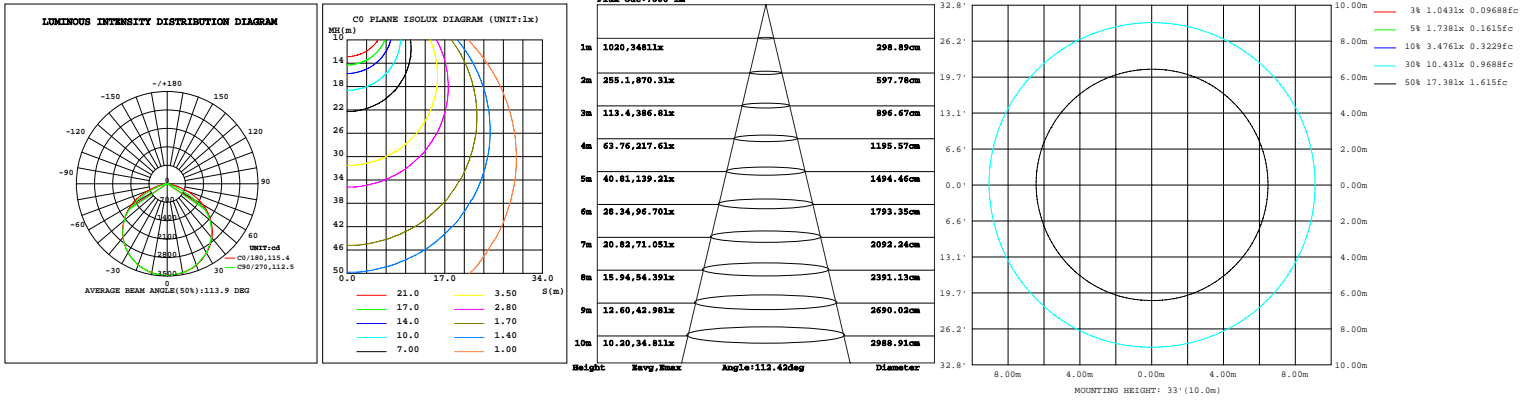

SELECTABLE LED FLOOD LIGHTS

Wattages: 35W,50W,60W;100W,150W,200W;240W,350W,450W

PHOTOMETRICS:

For complete IES files, please visit our website.

WSD-FL3556W27-345K-D-K-P (60W,4000K)