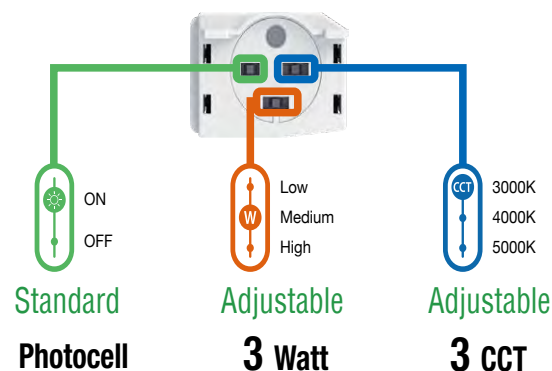

NAME	Slip Fitter
TYPE	WSD-FLSF-Bracket-100W-450W
FINISH	Bronze
USE	Available For High Wattages (100W~450W)

NAME	U-Bracket
TYPE	WSD-FLU-Bracket-30W-60W / WSD-FLU-Bracket-100W-450W
FINISH	Bronze
USE	Available For ALL Wattages (35W~450W)

SELECTABLE LED FLOOD LIGHTS

Wattages: 35W,50W,60W;100W,150W,200W;240W,350W,450W

CONTROL MODULE:

3-Way Extreme Adjustability

The floodlights all feature 3-stage color temperature adjustment, 3-stage brightness adjustment, and the option to install additional controls over the integrated Photocell.