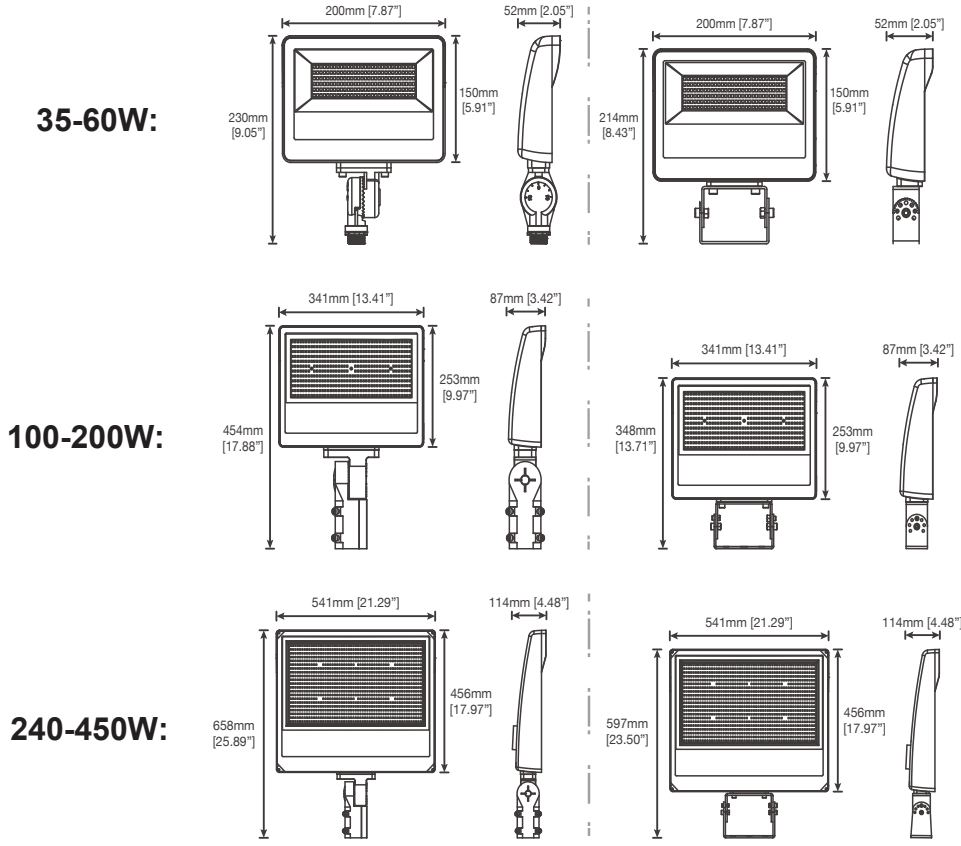

SELECTABLE LED FLOOD LIGHTS

Wattages: 35W,50W,60W;100W,150W,200W;240W,350W,450W

DIMENSION:

SPECIFICATIONS:

Shell materials: Aluminum & Glass.
Finish: Dark Bronze(Standard)
Net weight :

- 35-60W:2.95(lbs)
- 100-200W:12.15(lbs)
- 240-450W:25.29(lbs)

Product Size:

- 35-60W:200mmX150mmX52mm
7.87"X5.91"X2.05"
- 100-200W:341mmX253mmX87mm
13.41"X9.97"X3.42"
- 240-450W:541mmX456mmX114mm
21.29"X17.97"X4.48"

MOUNTING OPTIONS:

NAME	Knuckle
TYPE	WSD-FLK-Bracket-35W-60W
FINISH	Bronze
USE	Available For Low Wattages (35W~60W)