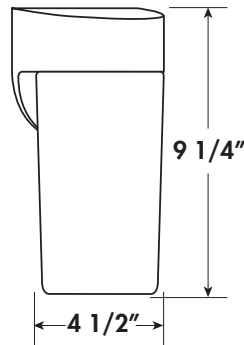

FP119

EXTENDS: 5 3/4"
HCMT: 2 3/8"

RoHS
compliant

EXAMPLE # FP119-G13-BCL

STYLE #	LIGHT SOURCE	BODY	DIFFUSER	OPTIONS
FP119	INCANDESCENT, MEDIUM BASE, 120V I60-1 X 60W	W-White B- Black	POLYCARBONATE C-Clear Prism W-White	LED LAMP, 3 YEAR WARRANTY, DIMMABLE, ENERGY STAR LWE-A19/E26, 80CRI, 3000K LCE-A19/E26, 80CRI, 4000K
	GU24 BASE, 120V G13-1 X 13W G18-1 X 18W	W-White B- Black	ACRYLIC C-Clear Prism W-White	L-CFL, 2700K