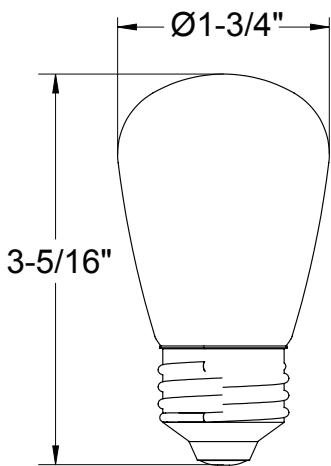

Decorative LED Filament Sign Lamps

Dimensions

2S14-CL-FLED4-9XX-E26-D
2S14-AMB-FLED4-922-E26-D
5S14-CL-FLED4-XXX-E26-D

Dimmer Compatability List

Dimmer Brand	Dimmer Model
Lutron	DVCL-153PR-WH
Lutron	MACL-153MLH-WH
Lutron	STCL-153PH-WH
Leviton	R00-RNL06-0TW
Leviton	R02-DW6HD-2RW
KasaTP-link	HS220
Commercial Electric	HPDA311CWB