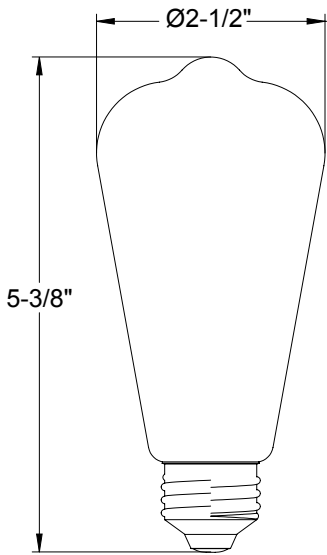

### Specifications Table

	5ST19-CL-FLED4-927-E26-D	5ST19-CL-FLED4-930-E26-D	5ST19-CL-FLED4-950-E26-D	9ST19-CL-FLED4-927-E26-D-T24	9ST19-CL-FLED4-930-E26-D-T24	9ST19-CL-FLED4-950-E26-D-T24
<b>Nominal Wattage</b>	5W			5W		
<b>Delivered Lumens</b>	500			500		
<b>Efficacy (lm/W)</b>	100 LPW			100 LPW		
<b>CCT</b>	2700K, 3000K or 5000K			2700K, 3000K or 5000K		
<b>CRI</b>	90			90		
<b>L70 Lifetime (hrs)</b>	15,000			15,000		
<b>Voltage</b>	120V			120V		
<b>Power Factor</b>	0.7			0.9		
<b>Dimming</b>	Yes			Yes		
<b>Housing Material</b>	Glass			Glass		
<b>Base Material</b>	Nickel-plated aluminium			Nickel-plated aluminium		
<b>Operating Temperature (Min)</b>	-20°C			-20°C		
<b>Operating Temperature (Max)</b>	40°C			40°C		
<b>Listings</b>	cULus - FCC - Title 20 - Wet Location Rated			cULus - FCC - Title 20 - Title 24 - Wet Location Rated		
<b>Environment</b>	Wet Location			Wet Location		
<b>Warranty (Years)</b>	2			2		
<b>Weight (lbs.)</b>	0.090			0.090		
<b>Frequency</b>	60Hz			60Hz		

### Dimensions

5ST19-CL-FLED4-9XX-E26-D  
 9ST19-CL-FLED4-9XX-E26-D-T24