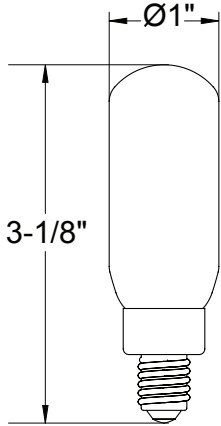

### Specifications Table

	5T8-CL-FLED4-9XX-E12-D	5T10-CL-FLED4-9XX-E26-D	9T10-CL-FLED4-9XX-E26-D	5T14-CL-FLED4-9XX-E26-D	9T14-CL-FLED4-9XX-E26-D
<b>Nominal Wattage</b>	5W	5W	8.8W	5W	8.8W
<b>Delivered Lumens</b>	450	450	800	450	800
<b>Efficacy (lm/W)</b>	90 LPW	90 LPW	91 LPW	90 LPW	91 LPW
<b>CCT</b>	2700K, 3000K or 5000K				
<b>CRI</b>	90				
<b>L70 Lifetime (hrs)</b>	15,000				
<b>Voltage</b>	120V				
<b>Power Factor</b>	0.7				
<b>Dimming</b>	Yes				
<b>Housing Material</b>	Glass				
<b>Base Material</b>	Nickel-plated aluminium				
<b>Operating Temperature (Min)</b>	-20°C				
<b>Operating Temperature (Max)</b>	40°C				
<b>Listings</b>	cULus - FCC - Title 20 - Wet Location Rated				
<b>Environment</b>	Wet Location				
<b>Warranty (Years)</b>	2				
<b>Weight (lbs.)</b>	0.026	0.068	0.086	0.057	0.057
<b>Frequency</b>	60Hz				

### Dimensions

5T8-CL-FLED4-9XX-E12-D

5T10-CL-FLED4-9XX-E26-D

9T10-CL-FLED4-9XX-E26-D

5T14-CL-FLED4-9XX-E26-D  
 9T14-CL-FLED4-9XX-E26-D