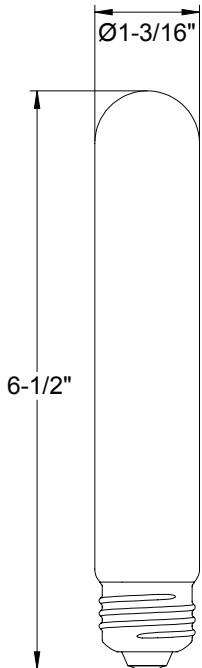

#### Construction

- Clear glass lens
- Filament style LED
- Nickel-plated aluminum base
- T8: E12 base
- T10 & T14: E26 base

### Specifications Table

	5T8-CL-FLED4-9XX-E12-D	5T10-CL-FLED4-9XX-E26-D	9T10-CL-FLED4-9XX-E26-D	5T14-CL-FLED4-9XX-E26-D	9T14-CL-FLED4-9XX-E26-D
<b>Nominal Wattage</b>	5W	5W	8.8W	5W	8.8W
<b>Delivered Lumens</b>	450	450	800	450	800
<b>Efficacy (lm/W)</b>	90 LPW	90 LPW	91 LPW	90 LPW	91 LPW
<b>CCT</b>	2700K, 3000K or 5000K				
<b>CRI</b>	90				
<b>L70 Lifetime (hrs)</b>	15,000				
<b>Voltage</b>	120V				
<b>Power Factor</b>	0.7				
<b>Dimming</b>	Yes				
<b>Housing Material</b>	Glass				
<b>Base Material</b>	Nickel-plated aluminium				
<b>Operating Temperature (Min)</b>	-20°C				
<b>Operating Temperature (Max)</b>	40°C				
<b>Listings</b>	cULus - FCC - Title 20 - Wet Location Rated				
<b>Environment</b>	Wet Location				
<b>Warranty (Years)</b>	2				
<b>Weight (lbs.)</b>	0.026	0.068	0.086	0.057	0.057
<b>Frequency</b>	60Hz				

### Dimensions

5T8-CL-FLED4-9XX-E12-D

5T10-CL-FLED4-9XX-E26-D

9T10-CL-FLED4-9XX-E26-D

5T14-CL-FLED4-9XX-E26-D  
 9T14-CL-FLED4-9XX-E26-D