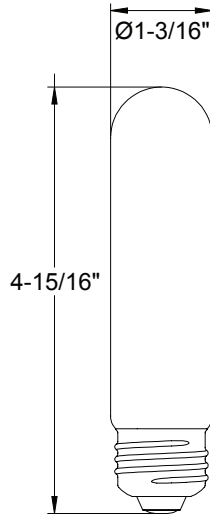

### Specifications Table

	5T8-CL-FLED4-9XX-E12-D	5T10-CL-FLED4-9XX-E26-D	9T10-CL-FLED4-9XX-E26-D	5T14-CL-FLED4-9XX-E26-D	9T14-CL-FLED4-9XX-E26-D
<b>Nominal Wattage</b>	5W	5W	8.8W	5W	8.8W
<b>Delivered Lumens</b>	450	450	800	450	800
<b>Efficacy (lm/W)</b>	90 LPW	90 LPW	91 LPW	90 LPW	91 LPW
<b>CCT</b>	2700K, 3000K or 5000K				
<b>CRI</b>	90				
<b>L70 Lifetime (hrs)</b>	15,000				
<b>Voltage</b>	120V				
<b>Power Factor</b>	0.7				
<b>Dimming</b>	Yes				
<b>Housing Material</b>	Glass				
<b>Base Material</b>	Nickel-plated aluminium				
<b>Operating Temperature (Min)</b>	-20°C				
<b>Operating Temperature (Max)</b>	40°C				
<b>Listings</b>	cULus - FCC - Title 20 - Wet Location Rated				
<b>Environment</b>	Wet Location				
<b>Warranty (Years)</b>	2				
<b>Weight (lbs.)</b>	0.026	0.068	0.086	0.057	0.057
<b>Frequency</b>	60Hz				

### Dimensions

5T8-CL-FLED4-9XX-E12-D

5T10-CL-FLED4-9XX-E26-D

9T10-CL-FLED4-9XX-E26-D

5T14-CL-FLED4-9XX-E26-D  
 9T14-CL-FLED4-9XX-E26-D