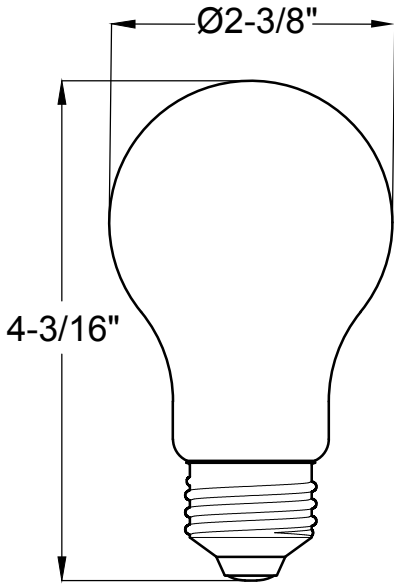

LED Lamps

Decorative LED Filament 3-Way Lamps

Performance Table

Product Code	Wattage	2700K		3000K		5000K	
		Lumen (lm)	Efficacy (lm/W)	Lumen (lm)	Efficacy (lm/W)	Lumen (lm)	Efficacy (lm/W)
A19-CL-FLED4-9XX-E26-3WD	3.3	300	91	300	91	300	91
	5.5	500	91	500	91	500	91
	8.8	800	91	800	91	800	91
A19-FR-FLED4-9XX-E26-3WD	3.3	300	91	300	91	300	91
	5.5	500	91	500	91	500	91
	8.8	800	91	800	91	800	91
B11-CL-FLED4-9XX-E26-3WD	2.2	200	91	200	91	200	91
	3.3	300	91	300	91	300	91
	5.5	500	91	500	91	500	91
B11-FR-FLED4-9XX-E26-3WD	2.2	200	91	200	91	200	91
	3.3	300	91	300	91	300	91
	5.5	500	91	500	91	500	91
CA11-CL-FLED4-9XX-E26-3WD	2.2	200	91	200	91	200	91
	3.3	300	91	300	91	300	91
	5.5	500	91	500	91	500	91
CA11-FR-FLED4-9XX-E26-3WD	2.2	200	91	200	91	200	91
	3.3	300	91	300	91	300	91
	5.5	500	91	500	91	500	91

Decorative LED Filament 3-Way Lamps

Specifications Table

	A19-CL-FLED4-9XX-E26-3WD	A19-FR-FLED4-9XX-E26-3WD	B11-CL-FLED4-9XX-E26-3WD	B11-FR-FLED4-9XX-E26-3WD	CA11-CL-FLED4-9XX-E26-3WD	CA11-FR-FLED4-9XX-E26-3WD
Nominal Wattage	3.3W / 5.5W / 8.8W		2.2W / 3.3W / 5.5W		2.2W / 3.3W / 5.5W	
Delivered Lumens	300 / 500 / 800		200 / 300 / 500		200 / 300 / 500	
Efficacy (lm/W)	91 LPW					
CCT	2700K, 3000K or 5000K					
CRI	90					
L70 Lifetime (hrs)	15,000					
Voltage	120V					
Power Factor	0.7					
Dimming	Yes (3-Way)					
Housing Material	Glass					
Base Material	Nickel-plated aluminium					
Operating Temperature (Min)	-20°C					
Operating Temperature (Max)	40°C					
Listings	cULus - FCC - Wet Location Rated					
Environment	Wet Location					
Warranty (Years)	2					
Weight (lbs.)	0.082		0.049		0.049	
Frequency	60Hz					

LED Lamps

Decorative LED Filament 3-Way Lamps

Dimensions

A19-CL-FLED4-9XX-E26-3WD
A19-FR-FLED4-9XX-E26-3WD

B11-CL-FLED4-9XX-E26-3WD
B11-FR-FLED4-9XX-E26-3WD

CA11-CL-FLED4-9XX-E26-3WD
CA11-FR-FLED4-9XX-E26-3WD