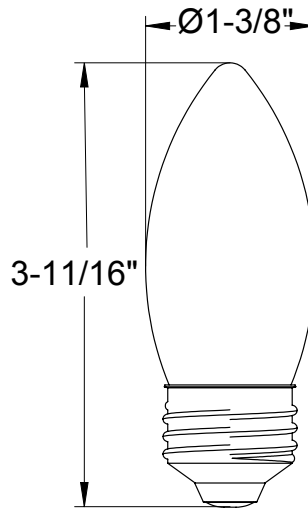

LED Lamps

Decorative LED Filament 3-Way Lamps

Performance Table

Product Code	Wattage	2700K		3000K		5000K	
		Lumen (lm)	Efficacy (lm/W)	Lumen (lm)	Efficacy (lm/W)	Lumen (lm)	Efficacy (lm/W)
A19-CL-FLED4-9XX-E26-3WD	3.3	300	91	300	91	300	91
	5.5	500	91	500	91	500	91
	8.8	800	91	800	91	800	91
A19-FR-FLED4-9XX-E26-3WD	3.3	300	91	300	91	300	91
	5.5	500	91	500	91	500	91
	8.8	800	91	800	91	800	91
B11-CL-FLED4-9XX-E26-3WD	2.2	200	91	200	91	200	91
	3.3	300	91	300	91	300	91
	5.5	500	91	500	91	500	91
B11-FR-FLED4-9XX-E26-3WD	2.2	200	91	200	91	200	91
	3.3	300	91	300	91	300	91
	5.5	500	91	500	91	500	91
CA11-CL-FLED4-9XX-E26-3WD	2.2	200	91	200	91	200	91
	3.3	300	91	300	91	300	91
	5.5	500	91	500	91	500	91
CA11-FR-FLED4-9XX-E26-3WD	2.2	200	91	200	91	200	91
	3.3	300	91	300	91	300	91
	5.5	500	91	500	91	500	91

Decorative LED Filament 3-Way Lamps

Specifications Table

	A19-CL-FLED4-9XX-E26-3WD	A19-FR-FLED4-9XX-E26-3WD	B11-CL-FLED4-9XX-E26-3WD	B11-FR-FLED4-9XX-E26-3WD	CA11-CL-FLED4-9XX-E26-3WD	CA11-FR-FLED4-9XX-E26-3WD
Nominal Wattage	3.3W / 5.5W / 8.8W		2.2W / 3.3W / 5.5W		2.2W / 3.3W / 5.5W	
Delivered Lumens	300 / 500 / 800		200 / 300 / 500		200 / 300 / 500	
Efficacy (lm/W)	91 LPW					
CCT	2700K, 3000K or 5000K					
CRI	90					
L70 Lifetime (hrs)	15,000					
Voltage	120V					
Power Factor	0.7					
Dimming	Yes (3-Way)					
Housing Material	Glass					
Base Material	Nickel-plated aluminium					
Operating Temperature (Min)	-20°C					
Operating Temperature (Max)	40°C					
Listings	cULus - FCC - Wet Location Rated					
Environment	Wet Location					
Warranty (Years)	2					
Weight (lbs.)	0.082		0.049		0.049	
Frequency	60Hz					

LED Lamps

Decorative LED Filament 3-Way Lamps

Dimensions

A19-CL-FLED4-9XX-E26-3WD
A19-FR-FLED4-9XX-E26-3WD

B11-CL-FLED4-9XX-E26-3WD
B11-FR-FLED4-9XX-E26-3WD

CA11-CL-FLED4-9XX-E26-3WD
CA11-FR-FLED4-9XX-E26-3WD